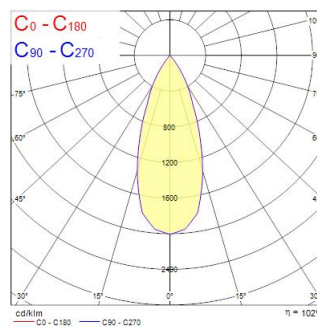

Technical Assets

Dimensions (mm)

Photometrics

Distance [m]	Cone diameter [m]	E10° [lx]	E30° [lx]	Footcandle [fc]
0.5	0.36	1285	803	1285
1.0	0.72	314	193	314
1.5	1.08	136	84	136
2.0	1.44	78	48	78
2.5	1.80	50	31	50
3.0	2.16	34	21	34

Distance [m] Cone diameter [m] Illuminance [lx]
 C0 - C180 (Half beam angle: 39.6°)

Inverto Pend Rmt WW Eb Silver

Item No: 3080123

SYLVANIA

General data

Product name	Inverto Pend Rmt WW Eb Silver
Technology	LED
Cap/Base	N/A
Housing	Aluminium
Mount	Pendant surface
Environment	Internal
General application	Hospitality
Operating temperature range (°C)	-25°C...+25°C
Performance ambient temperature Tq (°C)	25
ETIM Class	EC001743
Warranty	5 years

Optical data

Fixture luminous flux (lm)	1566
Luminaire efficacy (lm/W)	98
LOR (%)	100
Correlated colour temperature (k)	3000
Light colour	Warm White
CRI (Ra)	80
Colour Consistency (SDCM)	3
Adjustable chromaticity	N
Beam Angle (°)	40
Photobiological Risk Group	RG1

Lifetime data

Lifespan L70 B50	60000
Lifespan L80 B20	60000
Lifespan L90 B10	56100

Physical data

Housing colour	RAL 9022 - Pearl light grey
IP rating	IP20
IK rating	IK07
Diffuser finish	Transparent
Diffuser material	Glass
Nominal Product Length (mm)	110
Nominal Product Width (mm)	110
Nominal Product Height (mm)	110
Weight (kg)	1.429