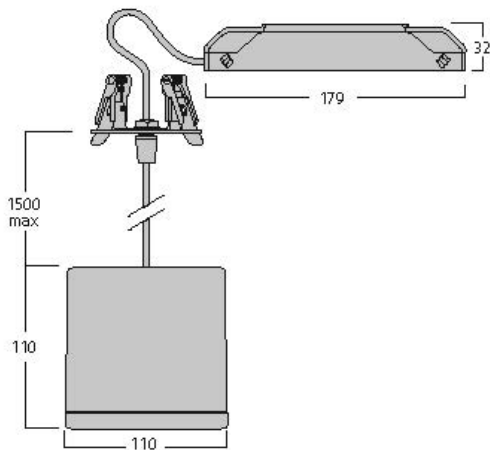

Technical Assets

Dimensions (mm)

Photometrics

Distance [m]	Cone diameter [m]	E10° [lx]	E30° [lx]	Footcandle [fc]
0.5	0.36	1285	803	1285
1.0	0.72	314	193	314
1.5	1.08	136	84	136
2.0	1.44	78	48	78
2.5	1.80	50	31	50
3.0	2.16	34	21	34

Distance [m] Cone diameter [m] Illuminance [lx]
 C0 - C180 (Half beam angle: 39.6°)

Inverto Pend Rmt WW Eb Silver

Item No: 3080123

SYLVANIA

General data

Product name	Inverto Pend Rmt WW Eb Silver
Technology	LED
Cap/Base	N/A
Housing	Aluminium
Mount	Pendant surface
Environment	Internal
General application	Hospitality
Operating temperature range (°C)	-25°C...+25°C
Performance ambient temperature Tq (°C)	25
ETIM Class	EC001743
Warranty	5 years

Lifetime data

Lifespan L70 B50	60000
Lifespan L80 B20	60000
Lifespan L90 B10	56100

Physical data

Housing colour	RAL 9022 - Pearl light grey
IP rating	IP20
IK rating	IK07
Diffuser finish	Transparent
Diffuser material	Glass
Nominal Product Length (mm)	110
Nominal Product Width (mm)	110
Nominal Product Height (mm)	110
Weight (kg)	1.429

Inverto Pend Rmt WW Eb Silver

Item No: 3080123

Packaging

Product EAN number	8711971801238
Packaging single length / height (cm)	18.5
Packaging single width (cm)	29.6
Packaging single depth (cm)	11.5
DUN14 (inner)	08711971801238
Units per outer package	1
Packaging outer length / height (cm)	18.5
Packaging outer width (cm)	29.6
Packaging outer depth (cm)	11.5