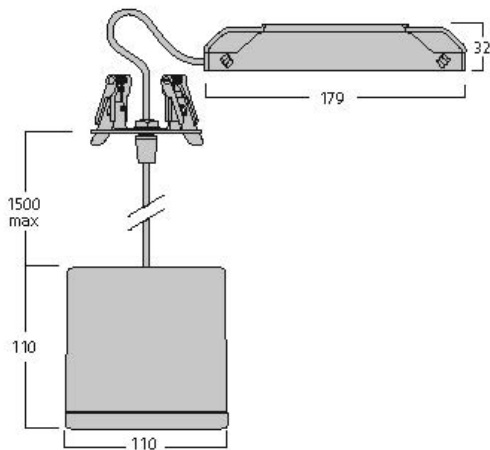

Technical Assets

Dimensions (mm)

Photometrics

Distance [m]	Cone diameter [m]	E10° [lx]	E30° [lx]	E50° [lx]	E70° [lx]	E90° [lx]
0.5	0.36	1285	823	511	341	253
1.0	0.72	314	193	123	82	61
1.5	1.08	136	85	52	35	26
2.0	1.44	76	47	29	19	14
2.5	1.80	50	31	19	13	9
3.0	2.16	34	21	13	9	6

Distance [m] Cone diameter [m] Illuminance [lx]
 C0 - C180 (Half beam angle: 39.6°)

Inverto Pend Rmt WW Eb Rust

Item No: 3080124

SYLVANIA

General data

Product name	Inverto Pend Rmt WW Eb Rust
Technology	LED
Cap/Base	N/A
Housing	Aluminium
Mount	Pendant surface
Environment	Internal
General application	Hospitality
Operating temperature range (°C)	-25°C...+25°C
Performance ambient temperature Tq (°C)	25
ETIM Class	EC001743
Warranty	5 years

Lifetime data

Lifespan L70 B50	60000
Lifespan L80 B20	60000
Lifespan L90 B10	56100

Physical data

IP rating	IP20
IK rating	IK07
Diffuser finish	Transparent
Diffuser material	Glass
Nominal Product Length (mm)	110
Nominal Product Width (mm)	110
Nominal Product Height (mm)	110
Weight (kg)	1.429

Inverto Pend Rmt WW Eb Rust

Item No: 3080124

Packaging

Product EAN number	8711971801245
Packaging single length / height (cm)	18.5
Packaging single width (cm)	29.6
Packaging single depth (cm)	11.5
DUN14 (inner)	08711971801245
Units per outer package	1
Packaging outer length / height (cm)	18.5
Packaging outer width (cm)	29.6
Packaging outer depth (cm)	11.5