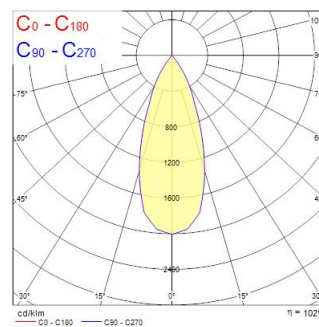

Technical Assets

Dimensions (mm)

Photometrics

Distance [m]	Cone diameter [m]	E10° [lx]	E30° [lx]	E50° [lx]	E70° [lx]	E90° [lx]
0.5	0.36	1285	823	511	341	253
1.0	0.72	314	193	123	82	61
1.5	1.08	136	85	52	35	26
2.0	1.44	76	47	29	19	14
2.5	1.80	50	31	19	13	9
3.0	2.16	34	21	13	9	6

Distance [m] Cone diameter [m] Illuminance [lx]
 C0 - C180 (Half beam angle: 39.6°)

Inverto Pend Rmt WW Eb Rust

Item No: 3080124

SYLVANIA

General data

Product name	Inverto Pend Rmt WW Eb Rust
Technology	LED
Cap/Base	N/A
Housing	Aluminium
Mount	Pendant surface
Environment	Internal
General application	Hospitality
Operating temperature range (°C)	-25°C...+25°C
Performance ambient temperature Tq (°C)	25
ETIM Class	EC001743
Warranty	5 years

Optical data

Fixture luminous flux (lm)	1566
Luminaire efficacy (lm/W)	98
LOR (%)	100
Correlated colour temperature (k)	3000
Light colour	Warm White
CRI (Ra)	80
Colour Consistency (SDCM)	3
Adjustable chromaticity	N
Beam Angle (°)	40
Photobiological Risk Group	RG1

Lifetime data

Lifespan L70 B50	60000
Lifespan L80 B20	60000
Lifespan L90 B10	56100

Physical data

IP rating	IP20
IK rating	IK07
Diffuser finish	Transparent
Diffuser material	Glass
Nominal Product Length (mm)	110
Nominal Product Width (mm)	110
Nominal Product Height (mm)	110
Weight (kg)	1.429