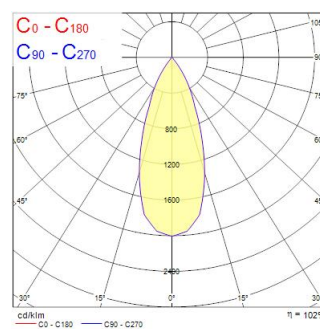

Technical Assets

Dimensions (mm)

Photometrics

Distance [m]	Cone diameter [m]	E10° [lx]	E30° [lx]	Footcandle [fc]
0.5	0.36	1285	823	300
1.0	0.72	314	193	75
1.5	1.08	136	84	30
2.0	1.44	76	48	17
2.5	1.80	50	31	11
3.0	2.16	34	21	8

Distance [m] Cone diameter [m] Illuminance [lx]
 — C0 - C180 (Half beam angle: 39.6°)

Inverto Pend Rmt WW 1-10v Black

Item No: 3080125

SYLVANIA

General data

Product name	Inverto Pend Rmt WW 1-10v Black
Technology	LED
Cap/Base	N/A
Housing	Aluminium
Mount	Pendant surface
Environment	Internal
General application	Hospitality
Operating temperature range (°C)	-25°C...+25°C
Performance ambient temperature Tq (°C)	25
ETIM Class	EC001743
Warranty	5 years

Optical data

Fixture luminous flux (lm)	1566
Luminaire efficacy (lm/W)	98
LOR (%)	100
Correlated colour temperature (k)	3000
Light colour	Warm White
CRI (Ra)	80
Colour Consistency (SDCM)	3
Adjustable chromaticity	N
Beam Angle (°)	40
Photobiological Risk Group	RG1

Lifetime data

Lifespan L70 B50	60000
Lifespan L80 B20	60000
Lifespan L90 B10	56100

Physical data

Housing colour	RAL 9005 - Jet black
IP rating	IP20
IK rating	IK07
Diffuser finish	Transparent
Diffuser material	Glass
Nominal Product Length (mm)	110
Nominal Product Width (mm)	110
Nominal Product Height (mm)	110
Weight (kg)	1.429