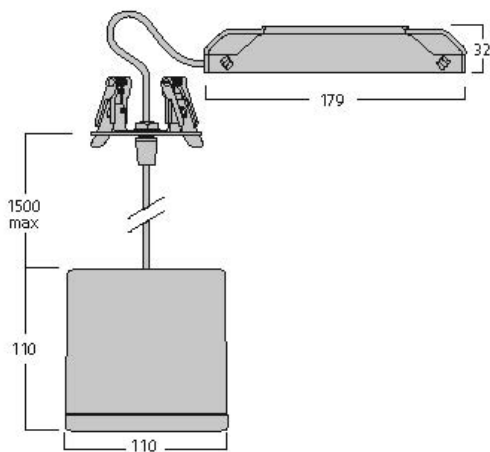

Technical Assets

Dimensions (mm)

Photometrics

Distance [m]	Cone diameter [m]	E10° [lx]	E30° [lx]	Footcandle [fc]
0.5	0.36	1285	823	300
1.0	0.72	314	193	75
1.5	1.08	136	84	30
2.0	1.44	76	48	17
2.5	1.80	50	31	11
3.0	2.16	34	21	8

Distance [m] Cone diameter [m] Illuminance [lx]
 — C0 - C180 (Half beam angle: 39.6°)

Inverto Pend Rmt WW 1-10v Black

Item No: 3080125

SYLVANIA

General data

Product name	Inverto Pend Rmt WW 1-10v Black
Technology	LED
Cap/Base	N/A
Housing	Aluminium
Mount	Pendant surface
Environment	Internal
General application	Hospitality
Operating temperature range (°C)	-25°C...+25°C
Performance ambient temperature Tq (°C)	25
ETIM Class	EC001743
Warranty	5 years

Lifetime data

Lifespan L70 B50	60000
Lifespan L80 B20	60000
Lifespan L90 B10	56100

Physical data

Housing colour	RAL 9005 - Jet black
IP rating	IP20
IK rating	IK07
Diffuser finish	Transparent
Diffuser material	Glass
Nominal Product Length (mm)	110
Nominal Product Width (mm)	110
Nominal Product Height (mm)	110
Weight (kg)	1.429

Inverto Pend Rmt WW 1-10v Black

Item No: 3080125

Packaging

Product EAN number	8711971801252
Packaging single length / height (cm)	18.5
Packaging single width (cm)	29.6
Packaging single depth (cm)	11.5
DUN14 (inner)	08711971801252
Units per outer package	1
Packaging outer length / height (cm)	18.5
Packaging outer width (cm)	29.6
Packaging outer depth (cm)	11.5