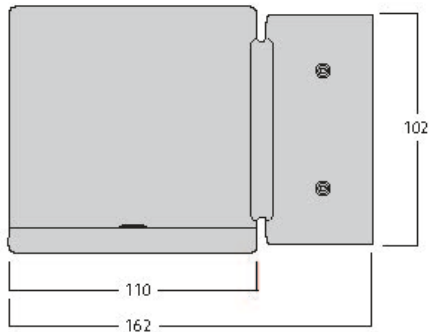

Technical Assets

Dimensions (mm)

Photometrics

Distance [m]	Cone diameter [m]	E10%	E50%	E90%	Illuminance [lx]
0.5	0.36	5107	5107	19.8°	12974
1.0	0.72	5107	5107	19.8°	3244
1.5	1.08	5107	5107	19.8°	1442
2.0	1.44	5107	5107	19.8°	811
2.5	1.80	5107	5107	19.8°	519
3.0	2.16	5107	5107	19.8°	360

Distance [m] Cone diameter [m] Illuminance [lx]
 C0 - C180 (Half beam angle: 39.6°)

Inverto Direct NW Eb White

Item No: 3081026

SYLVANIA

General data

Product name	Inverto Direct NW Eb White
Technology	LED
Cap/Base	N/A
Housing	Aluminium
Mount	Wall surface mounted
Environment	Internal/External
General application	Hospitality
Operating temperature range (°C)	-25°C...+25°C
Performance ambient temperature Tq (°C)	25
ETIM Class	EC002892
E-number FI	4579334
Warranty	5 years

Lifetime data

Lifespan L70 B50	60000
Lifespan L80 B20	60000
Lifespan L90 B10	56100

Inverto Direct NW Eb White

Item No: 3081026

Physical data

Housing colour	RAL 9016 - Traffic white / Bezel
IP rating	IP65
IK rating	IK07
Diffuser finish	Transparent
Diffuser material	Glass
Nominal Product Length (mm)	162
Nominal Product Width (mm)	110
Nominal Product Height (mm)	110
Weight (kg)	1.461

Packaging

Product EAN number	8711971810261
Packaging single length / height (cm)	23.5
Packaging single width (cm)	19.4
Packaging single depth (cm)	11.5
DUN14 (inner)	08711971810261
Units per outer package	1
Packaging outer length / height (cm)	23.5
Packaging outer width (cm)	19.4
Packaging outer depth (cm)	11.5