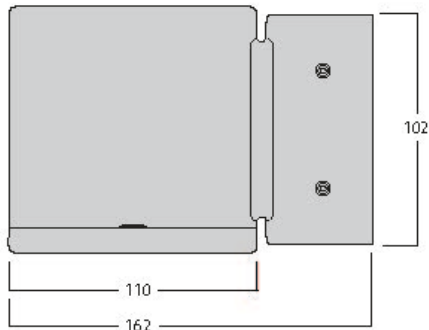

# Inverto Direct NW Eb Rust

Item No: 3081028

**PRO**<sup>TM</sup>

Surface Wall mounted luminaire, wire to base with pluggable connection for easy installation, suitable for looping, rust coloured aluminium housing, 1,617lm, 16W, 101lm/W, 4000K, 350mA , CRI:80, 40° beam Angle, non-dimmable, IP65, IK07, lifespan: 60,000hrs (L80:B20), 162 x 110 x 110 mm.

### Dimensions (mm)

## Physical data

IP rating	IP65
IK rating	IK07
Diffuser finish	Transparent
Diffuser material	Glass
Nominal Product Length (mm)	162
Nominal Product Width (mm)	110
Nominal Product Height (mm)	110
Weight (kg)	1.461

## Packaging

Product EAN number	8711971810285
Packaging single length / height (cm)	23.5
Packaging single width (cm)	19.4
Packaging single depth (cm)	11.5
DUN14 (inner)	08711971810285
Units per outer package	1
Packaging outer length / height (cm)	23.5
Packaging outer width (cm)	19.4
Packaging outer depth (cm)	11.5