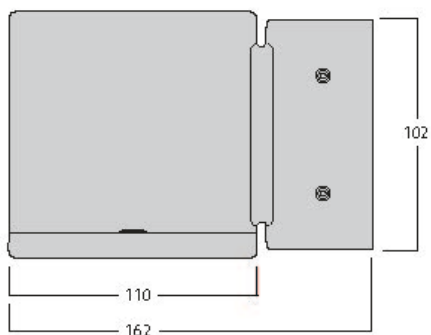

# Inverto Direct NW ASYM Black

Item No: 3081029

**SYLVANIA**

**PRO**<sup>TM</sup>

Surface Wall mounted luminaire, wire to base with pluggable connection for easy installation, suitable for looping, black coloured aluminium housing, 1,617lm, 16W, 101lm/W, 4000K, 350mA, CRI:80, Asymmetric beam Angle, non-dimmable, IP65, IK07, lifespan: 60,000hrs (L80:B20), 162 x 110 x 110 mm.

### Dimensions (mm)

## Physical data

Housing colour	RAL 9005 - Jet black
IP rating	IP65
IK rating	IK07
Diffuser finish	Transparent
Diffuser material	Glass
Nominal Product Length (mm)	162
Nominal Product Width (mm)	110
Nominal Product Height (mm)	110
Weight (kg)	1.461

## Packaging

Product EAN number	8711971810292
Packaging single length / height (cm)	23.5
Packaging single width (cm)	19.4
Packaging single depth (cm)	11.5
DUN14 (inner)	08711971810292
Units per outer package	1
Packaging outer length / height (cm)	23.5
Packaging outer width (cm)	19.4
Packaging outer depth (cm)	11.5