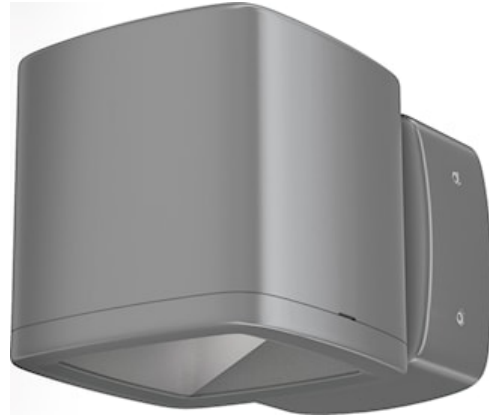

Inverto Direct WW Eb Silver

Item No: 3081087

PROTM

Surface Wall mounted luminaire, wire to base with pluggable connection for easy installation, suitable for looping, silver coloured aluminium housing, 1,566lm, 16W, 98lm/W, 3000K, 350mA, CRI:80, 40° beam Angle, non-dimmable, IP65, IK07, lifespan: 60,000hrs (L80:B20), 162 x 110 x 110 mm.

Distance [m] Cone diameter [m] Illuminance [lx]
 C0 - C180 (Half beam angle: 39.6°)

Inverto Direct WW Eb Silver

Item No: 3081087

SYLVANIA

General data

Product name	Inverto Direct WW Eb Silver
Technology	LED
Cap/Base	N/A
Housing	Aluminium
Mount	Wall surface mounted
Environment	Internal/External
General application	Hospitality
Operating temperature range (°C)	-25°C...+25°C
Performance ambient temperature Tq (°C)	25
ETIM Class	EC002892
E-number FI	4579331
Warranty	5 years

Lifetime data

Lifespan L70 B50	60000
Lifespan L80 B20	60000
Lifespan L90 B10	56100

Inverto Direct WW Eb Silver

Item No: 3081087

Physical data

Housing colour	RAL 9022 - Pearl light grey
IP rating	IP65
IK rating	IK07
Diffuser finish	Transparent
Diffuser material	Glass
Nominal Product Length (mm)	162
Nominal Product Width (mm)	110
Nominal Product Height (mm)	110
Weight (kg)	1.461