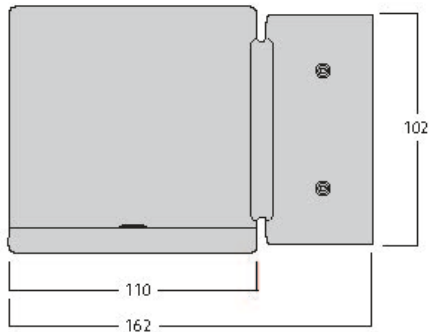

Technical Assets

Dimensions (mm)

Photometrics

Distance [m]	Cone diameter [m]	E10° [lx]	E50° [lx]	E90° [lx]
0.5	0.36	1285	193°	803
1.0	0.72	314	193°	193
1.5	1.08	136	193°	84
2.0	1.44	78	193°	48
2.5	1.80	50	193°	32
3.0	2.16	34	193°	22

Distance [m] Cone diameter [m] Illuminance [lx]
 C0 - C180 (Half beam angle: 39.6°)

Inverto Direct WW Eb Silver

Item No: 3081087

SYLVANIA

General data

Product name	Inverto Direct WW Eb Silver
Technology	LED
Cap/Base	N/A
Housing	Aluminium
Mount	Wall surface mounted
Environment	Internal/External
General application	Hospitality
Operating temperature range (°C)	-25°C...+25°C
Performance ambient temperature Tq (°C)	25
ETIM Class	EC002892
E-number FI	4579331
Warranty	5 years

Lifetime data

Lifespan L70 B50	60000
Lifespan L80 B20	60000
Lifespan L90 B10	56100

Inverto Direct WW Eb Silver

Item No: 3081087

Physical data

Housing colour	RAL 9022 - Pearl light grey
IP rating	IP65
IK rating	IK07
Diffuser finish	Transparent
Diffuser material	Glass
Nominal Product Length (mm)	162
Nominal Product Width (mm)	110
Nominal Product Height (mm)	110
Weight (kg)	1.461

Packaging

Product EAN number	8711971810872
Packaging single length / height (cm)	23.5
Packaging single width (cm)	19.4
Packaging single depth (cm)	11.5
DUN14 (inner)	08711971810872
Units per outer package	1
Packaging outer length / height (cm)	23.5
Packaging outer width (cm)	19.4
Packaging outer depth (cm)	11.5