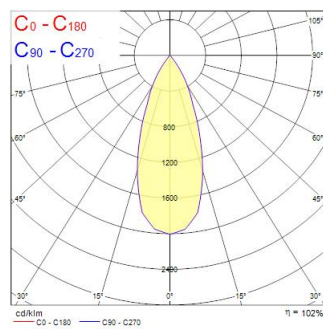

Technical Assets

Dimensions (mm)

Photometrics

Distance [m]	Cone diameter [m]	E10° [lx]	E50° [lx]	E90° [lx]
0.5	0.36	1285	193°	803
1.0	0.72	314	193°	193
1.5	1.08	136	193°	84
2.0	1.44	78	193°	48
2.5	1.80	50	193°	32
3.0	2.16	34	193°	22

Distance [m] Cone diameter [m] Illuminance [lx]
 C0 - C180 (Half beam angle: 39.6°)

Inverto Direct WW Eb Silver

Item No: 3081087

SYLVANIA

General data

Product name	Inverto Direct WW Eb Silver
Technology	LED
Cap/Base	N/A
Housing	Aluminium
Mount	Wall surface mounted
Environment	Internal/External
General application	Hospitality
Operating temperature range (°C)	-25°C...+25°C
Performance ambient temperature Tq (°C)	25
ETIM Class	EC002892
E-number FI	4579331
Warranty	5 years

Optical data

Fixture luminous flux (lm)	1566
Luminaire efficacy (lm/W)	98
LOR (%)	100
Correlated colour temperature (k)	3000
Light colour	Warm White
CRI (Ra)	80
Colour Consistency (SDCM)	3
Adjustable chromaticity	N
Beam Angle (°)	40
Photobiological Risk Group	RG1

Lifetime data

Lifespan L70 B50	60000
Lifespan L80 B20	60000
Lifespan L90 B10	56100

Inverto Direct WW Eb Silver

Item No: 3081087

Physical data

Housing colour	RAL 9022 - Pearl light grey
IP rating	IP65
IK rating	IK07
Diffuser finish	Transparent
Diffuser material	Glass
Nominal Product Length (mm)	162
Nominal Product Width (mm)	110
Nominal Product Height (mm)	110
Weight (kg)	1.461