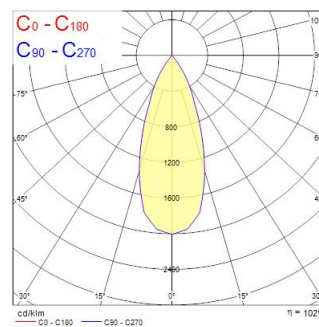

Photometrics

Distance [m]	Cone diameter [m]	E0° [lx]	E0° [fc]	E0° [cd]
0.5	0.36	1285	149	820
1.0	0.72	314	37	205
1.5	1.08	136	16	82
2.0	1.44	78	9	48
2.5	1.80	50	6	33
3.0	2.16	34	4	22

Distance [m] Cone diameter [m] Illuminance [lx]

— C0 - C180 (Half beam angle: 39.6°)