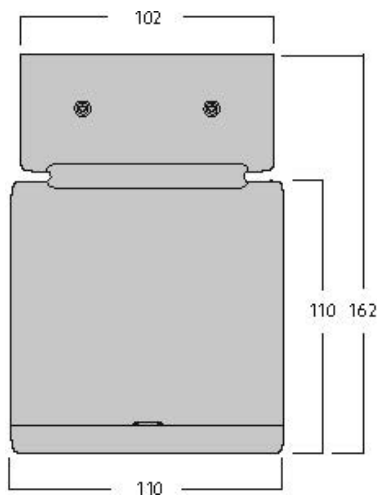

# Inverto Surface WW Eb Silver

Item No: 3081135

**PRO**<sup>TM</sup>

Surface Ceiling mounted luminaire, wire to base with pluggable connection for easy installation, suitable for looping, silver coloured aluminium housing, 1,566lm, 16W, 98lm/W, 3000K, 350mA, CRI:80, 40° beam Angle, non-dimmable, IP65, IK07, lifespan: 60,000hrs (L80:B20), 110 x 110 x 162 mm.

### Dimensions (mm)

## Physical data

Housing colour	RAL 9022 - Pearl light grey
IP rating	IP65
IK rating	IK07
Diffuser finish	Transparent
Diffuser material	Glass
Nominal Product Length (mm)	110
Nominal Product Width (mm)	110
Nominal Product Height (mm)	162
Weight (kg)	1.479

## Packaging

Product EAN number	8711971811350
Packaging single length / height (cm)	18.5
Packaging single width (cm)	24.5
Packaging single depth (cm)	11.5
DUN14 (inner)	08711971811350
Units per outer package	1
Packaging outer length / height (cm)	18.5
Packaging outer width (cm)	24.5
Packaging outer depth (cm)	11.5