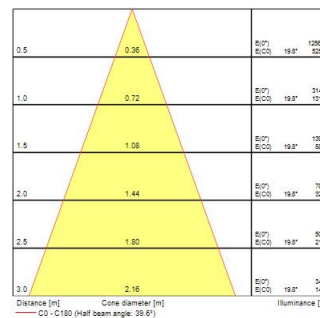

Technical Assets

Dimensions (mm)

Photometrics

Inverto Surface WW Eb Rust

Item No: 3081136

SYLVANIA

General data

Product name	Inverto Surface WW Eb Rust
Technology	LED
Cap/Base	N/A
Housing	Aluminium
Mount	Ceiling surface mounting
Environment	Internal/External
General application	Hospitality
Operating temperature range (°C)	-25°C...+25°C
Performance ambient temperature Tq (°C)	25
ETIM Class	EC002892
E-number FI	4579342
Warranty	5 years

Optical data

Fixture luminous flux (lm)	1566
Luminaire efficacy (lm/W)	98
LOR (%)	100
Correlated colour temperature (k)	3000
Light colour	Warm White
CRI (Ra)	80
Colour Consistency (SDCM)	3
Adjustable chromaticity	N
Beam Angle (°)	40
Photobiological Risk Group	RG1

Lifetime data

Lifespan L70 B50	60000
Lifespan L80 B20	60000
Lifespan L90 B10	56100

Inverto Surface WW Eb Rust

Item No: 3081136

Physical data

IP rating	IP65
IK rating	IK07
Diffuser finish	Transparent
Diffuser material	Glass
Nominal Product Length (mm)	110
Nominal Product Width (mm)	110
Nominal Product Height (mm)	162
Weight (kg)	1.479

Packaging

Product EAN number	8711971811367
Packaging single length / height (cm)	18.5
Packaging single width (cm)	24.5
Packaging single depth (cm)	11.5
DUN14 (inner)	08711971811367
Units per outer package	1
Packaging outer length / height (cm)	18.5
Packaging outer width (cm)	24.5
Packaging outer depth (cm)	11.5