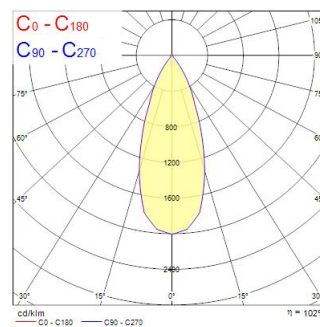

Inverto Surface WW Eb Rust

Item No: 3081136

SYLVANIA

PROTM

Surface Ceiling mounted luminaire, wire to base with pluggable connection for easy installation, suitable for looping, rust coloured aluminium housing, 1,566lm, 16W, 98lm/W , 3000K, 350mA , CRI:80, 40° beam Angle, non-dimmable, IP65, IK07, lifespan: 60,000hrs (L80:B20), 110 x 110 x 162 mm.

Technical Assets

Dimensions (mm)

Photometrics

Inverto Surface WW Eb Rust

Item No: 3081136

SYLVANIA

General data

Product name	Inverto Surface WW Eb Rust
Technology	LED
Cap/Base	N/A
Housing	Aluminium
Mount	Ceiling surface mounting
Environment	Internal/External
General application	Hospitality
Operating temperature range (°C)	-25°C...+25°C
Performance ambient temperature Tq (°C)	25
ETIM Class	EC002892
E-number FI	4579342
Warranty	5 years

Optical data

Fixture luminous flux (lm)	1566
Luminaire efficacy (lm/W)	98
LOR (%)	100
Correlated colour temperature (k)	3000
Light colour	Warm White
CRI (Ra)	80
Colour Consistency (SDCM)	3
Adjustable chromaticity	N
Beam Angle (°)	40
Photobiological Risk Group	RG1

Lifetime data

Lifespan L70 B50	60000
Lifespan L80 B20	60000
Lifespan L90 B10	56100

Inverto Surface WW Eb Rust

Item No: 3081136

Physical data

IP rating	IP65
IK rating	IK07
Diffuser finish	Transparent
Diffuser material	Glass
Nominal Product Length (mm)	110
Nominal Product Width (mm)	110
Nominal Product Height (mm)	162
Weight (kg)	1.479