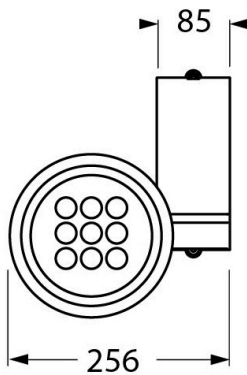

ANGLER/ROUND3 1681LM NAR LED 4K AL

Item No: 4070208

Concord

Exterior round spotlight, graduated ring on both axes for precision angling, rotatable on 2 axes, corrosion resistant die-cast aluminium body, 1681lm, 22.4W, 75lm/W, 4000K, CRI80+, narrow, non dimmable, IP65, IK07,(ØxD) Ø189x183mm, 3.9kg, Class I, 220-240V, A++ A+ A

Technical Assets

Dimensions (mm)

Photometrics

Distance [m]	Cone diameter [m]	Beam diameter [m]	Beam angle [°]	Beam diameter [m]	Beam angle [°]	Illuminance [lx]
0.5	0.08	Ø171	4.8°	15385	4.8°	9183
1.0	0.16	Ø171	4.8°	4595	4.8°	2242
1.5	0.24	Ø171	4.8°	2029	4.8°	1212
2.0	0.31	Ø171	4.8°	1142	4.8°	879
2.5	0.38	Ø171	4.8°	735	4.8°	671
3.0	0.47	Ø171	4.8°	517	4.8°	488

Distance [m] Cone diameter [m] Illuminance [lx]
C0 - C180 (Half beam angle: 9.0°)

ANGLER/ROUND3 1681LM NAR LED 4K AL

Item No: 4070208

Concord

General data

Product name	ANGLER/ROUND3 1681LM NAR LED 4K AL
Technology	LED
Housing	Aluminium
Mount	Wall surface mounted, Ground mounted
Environment	External
General application	Office, Hospitality, Logistics & Industry, Retail, Education, Residential & Consumer, Museums & Galleries
Operating temperature range (°C)	-20°C...+35°C
ETIM Class	EC001744
Warranty	5 years

Packaging

Product EAN number	5026524702089
Packaging single length / height (cm)	29.5
Packaging single width (cm)	22.5
Packaging single depth (cm)	18.5
DUN14 (inner)	05026524702089
Units per outer package	1
Packaging outer length / height (cm)	29.5
Packaging outer width (cm)	22.5
Packaging outer depth (cm)	18.5