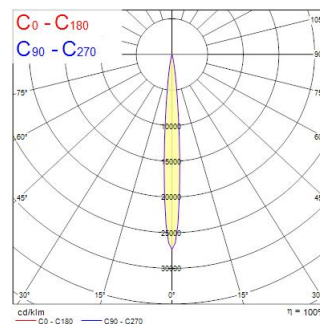

Technical Assets

Dimensions (mm)

Photometrics

Distance [m]	Cone diameter [m]	Beam diameter [m]	Beam angle [°]	Beam diameter [m]	Beam angle [°]	Illuminance [lx]
0.5	0.08	Ø171	4.8°	15385	4.8°	9183
1.0	0.16	Ø171	4.8°	4595	4.8°	2242
1.5	0.24	Ø171	4.8°	2029	4.8°	1212
2.0	0.31	Ø171	4.8°	1142	4.8°	879
2.5	0.38	Ø171	4.8°	735	4.8°	671
3.0	0.47	Ø171	4.8°	517	4.8°	488

Distance [m] Cone diameter [m] Illuminance [lx]
C0 - C180 (Half beam angle: 9.0°)

ANGLER/ROUND3 1681LM NAR LED 4K AL

Item No: 4070208

Concord

General data

Product name	ANGLER/ROUND3 1681LM NAR LED 4K AL
Technology	LED
Housing	Aluminium
Mount	Wall surface mounted, Ground mounted
Environment	External
General application	Office, Hospitality, Logistics & Industry, Retail, Education, Residential & Consumer, Museums & Galleries
Operating temperature range (°C)	-20°C...+35°C
ETIM Class	EC001744
Warranty	5 years

Optical data

Fixture luminous flux (lm)	1681
Luminaire efficacy (lm/W)	75
LOR (%)	100
Correlated colour temperature (k)	4000
Light colour	Neutral White
CRI (Ra)	80
Colour Consistency (SDCM)	3
Beam Angle (°)	9
Photobiological Risk Group	RG2

Electrical data

Electrical protection	Class I
Dimmable	No
Nominal Frequency (Hz)	50/60Hz

Lifetime data

Lifespan L80 B10	50000
------------------	-------

Physical data

Housing colour	RAL 9007 - Aluminium grey
IP rating	IP65
IK rating	IK07
Nominal Product Length (mm)	189
Weight (kg)	4.6