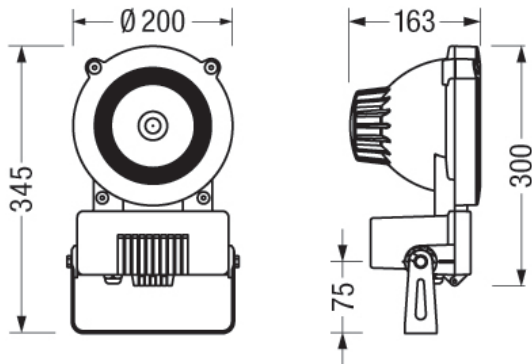

# TARG/ROUND MEDIUM 4650LM COB LED 3K AL

Item No: 4070589

**Concord**

LED Exterior floodlight, Corrosion resistant die-cast aluminium body. Aluminium mounting bracket., 4650lm, 43W, 108lm/W, 3000K, CRI80+, non dimmable, IP66, IK08, (HxWxD) 200x163x345mm, 3 step Mac Adam Ellipse, 4kg, aluminium grey, Classe I, 220-240V, energy class : A++, A+, A

### Dimensions (mm)

### Physical data

Housing colour	RAL 9007 - Aluminium grey
IP rating	IP66
IK rating	IK08
Nominal Product Length (mm)	163
Nominal Product Width (mm)	200
Nominal Product Height (mm)	345
Weight (kg)	4.0

### Packaging

Product EAN number	5026524705899
Packaging single length / height (cm)	33.0
Packaging single width (cm)	24.0
Packaging single depth (cm)	20.0
DUN14 (inner)	05026524705899
Units per outer package	1
Packaging outer length / height (cm)	33.0
Packaging outer width (cm)	24.0
Packaging outer depth (cm)	20.0