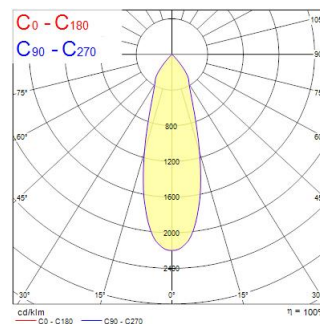

### Dimensions (mm)

### Photometrics

Distance [m]	Cone diameter [m]	Beam diameter [m]	Beam angle [°]	Illuminance [lx]
0.5	0.29	0.29	16.1°	4068 16163
1.0	0.58	0.58	16.1°	1027 4042
1.5	0.87	0.87	16.1°	454 2019
2.0	1.15	1.15	16.1°	287 1139
2.5	1.44	1.44	16.1°	185 727
3.0	1.73	1.73	16.1°	136 508

Distance [m] Cone diameter [m] Illuminance [lx]  
C0 - C180 (Half beam angle: 32.2°)