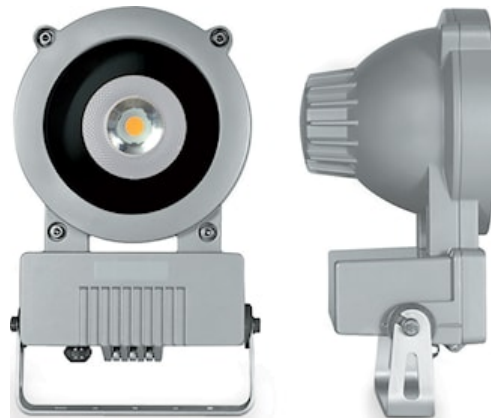

# TARG/ROUND MEDIUM 4650LM COB LED 3K AL

Item No: 4070589

**Concord**

LED Exterior floodlight, Corrosion resistant die-cast aluminium body. Aluminium mounting bracket., 4650lm, 43W, 108lm/W, 3000K, CRI80+, non dimmable, IP66, IK08, (HxWxD) 200x163x345mm, 3 step Mac Adam Ellipse, 4kg, aluminium grey, Classe I, 220-240V, energy class : A++, A+, A