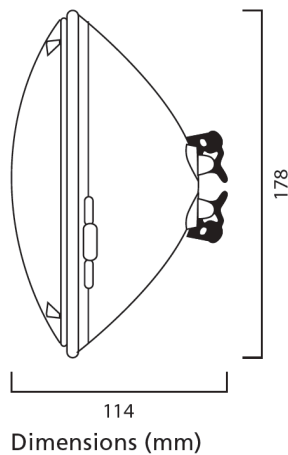

PAR56 12V 300W Swimming Pool

Item No: 9061532

SYLVANIA

PAR56 incandescent lamp for Swimming Pools, fountains. Wide beam angle.

Technical Assets

Dimensions (mm)

Photometrics

General data

Max. Lamp Diameter (mm) - D	178
-----------------------------	-----

Weight (kg)	0.525
-------------	-------

Packaging

Product EAN number	5410288615325
--------------------	---------------

Packaging single length / height (cm)	15.0
---------------------------------------	------

Packaging single width (cm)	15.0
-----------------------------	------

Packaging single depth (cm)	14.4
-----------------------------	------

DUN14 (inner)	15410288615322
---------------	----------------

Units per outer package	12
-------------------------	----

Packaging outer length / height (cm)	60.9
--------------------------------------	------

Packaging outer width (cm)	47.1
----------------------------	------

Packaging outer depth (cm)	18.0
----------------------------	------