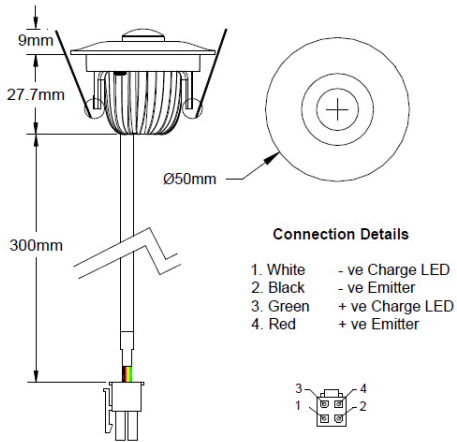

## Concord

Stand alone emergency luminaire downlight with Self Test facility. Includes Corridor lens, module (inverter) with 3.6v 4ah Ni-Cad batteries. 24hr recharge time. 1000mA discharge current. 700mA output current. Module size is 152x26.5x28.5mm - battery size is 38x270mm (Type 8). Module weight 150gm/battery weight 400gm.

### Dimensions (mm)