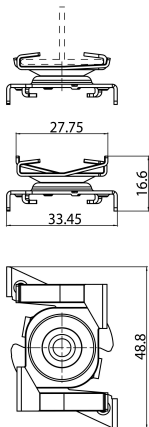

# OneTrack Fast T-Bar Bracket White s-9000/119-tb-w

Item No: 9200770

**SYLVANIA**

**PRO**<sup>TM</sup>

CE UK  
CA

OneTrack accessory, bracket for fixing the track to the T-bar, in painted steel. Recommended distance between clamps: 750 mm. Fmax clamp: 50N. Please verify the Fmax of the T-bar declared by manufacturer. White.

### Dimensions (mm)

## Physical data

Housing colour	White
Nominal Product Length (mm)	48.8
Nominal Product Width (mm)	33.4
Nominal Product Height (mm)	16.6
Weight (kg)	0.016

## Packaging

Product EAN number	4012289007706
Packaging single length / height (cm)	8.0
Packaging single width (cm)	4.2
Packaging single depth (cm)	5.4
Units per outer package	1
Packaging outer length / height (cm)	8.0
Packaging outer width (cm)	4.2
Packaging outer depth (cm)	5.4