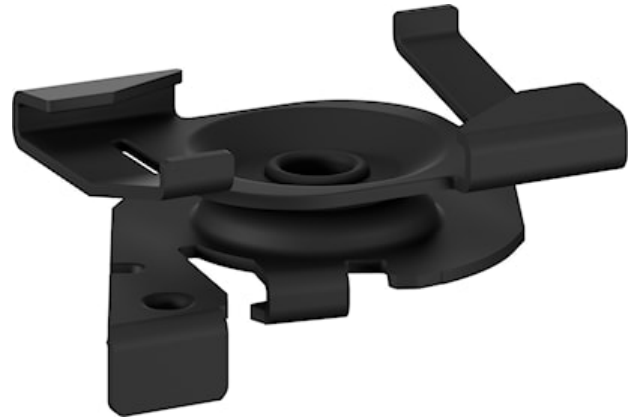

OneTrack Fast T-Bar Bracket Black s-9000/119-tb-b

Item No: 9200771

SYLVANIA

PROTM

CE UK
CA

OneTrack accessory, bracket for fixing the track to the T-bar, in painted steel. Recommended distance between clamps: 750 mm. Fmax clamp: 50N. Please verify the Fmax of the T-bar declared by manufacturer. Black.

Technical Assets

Dimensions (mm)

Photometrics

OneTrack Fast T-Bar Bracket Black s-9000/119-tb-b

Item No: 9200771

General data

Product name	OneTrack Fast T-Bar Bracket Black s-9000/119-tb-b
Technology	Non - Electrical Device
Accessory type	Mounting
Type of accessory	Fixing clamp / bracket
Housing	Steel
Mount	Suspended
General application	Museums & Galleries, Office
ETIM Class	EC002557
Warranty	5 years

Physical data

Housing colour	Black
Nominal Product Length (mm)	48.8
Nominal Product Width (mm)	33.4
Nominal Product Height (mm)	16.6
Weight (kg)	0.016

Packaging

Product EAN number	4012289007713
Packaging single length / height (cm)	8.0
Packaging single width (cm)	4.2
Packaging single depth (cm)	5.4
Units per outer package	1
Packaging outer length / height (cm)	8.0
Packaging outer width (cm)	4.2
Packaging outer depth (cm)	5.4