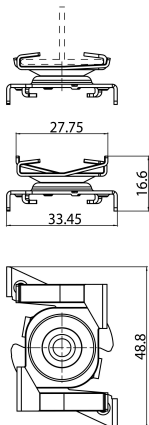

OneTrack Fast T-Bar Bracket Black s-9000/119-tb-b

Item No: 9200771

SYLVANIA

PROTM

CE UK
CA

OneTrack accessory, bracket for fixing the track to the T-bar, in painted steel. Recommended distance between clamps: 750 mm. Fmax clamp: 50N. Please verify the Fmax of the T-bar declared by manufacturer. Black.

Technical Assets

Dimensions (mm)

Photometrics

OneTrack Fast T-Bar Bracket Black s-9000/119-tb-b

Item No: 9200771

General data

Product name	OneTrack Fast T-Bar Bracket Black s-9000/119-tb-b
Technology	Non - Electrical Device
Accessory type	Mounting
Type of accessory	Fixing clamp / bracket
Housing	Steel
Mount	Suspended
General application	Museums & Galleries, Office
ETIM Class	EC002557
Warranty	5 years

Physical data

Housing colour	Black
Nominal Product Length (mm)	48.8
Nominal Product Width (mm)	33.4
Nominal Product Height (mm)	16.6
Weight (kg)	0.016

Packaging

Product EAN number	4012289007713
Packaging single length / height (cm)	8.0
Packaging single width (cm)	4.2
Packaging single depth (cm)	5.4
Units per outer package	1
Packaging outer length / height (cm)	8.0
Packaging outer width (cm)	4.2
Packaging outer depth (cm)	5.4