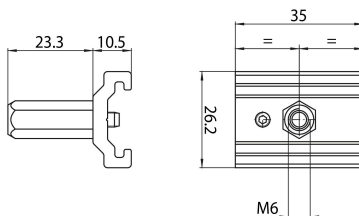

OneTrack M6 Short Pend Bracket Wht s-9000/312-M6-w

Item No: 9200804

SYLVANIA

PROTM

CE UK
CA

OneTrack accessory, short bracket with M6 gripper for suspensions, in aluminum. White.

Technical Assets

Dimensions (mm)

Photometrics

General data

Product name	OneTrack M6 Short Pend Bracket Wht s-9000/312-M6-w
Technology	Non - Electrical Device
Accessory type	Mounting
Type of accessory	Fixing clamp / bracket
Housing	Aluminium
Mount	Suspended
General application	Museums & Galleries, Office
ETIM Class	EC002557
Warranty	5 years

Physical data

Housing colour	White
Nominal Product Length (mm)	35
Nominal Product Width (mm)	26.2
Nominal Product Height (mm)	33.8
Weight (kg)	0.02

OneTrack M6 Short Pend Bracket Wht s-9000/312-M6-w

Item No: 9200804

Packaging

Product EAN number	4012289008048
Packaging single length / height (cm)	3.9
Packaging single width (cm)	3.0
Packaging single depth (cm)	2.53
Units per outer package	1
Packaging outer length / height (cm)	3.9
Packaging outer width (cm)	3.0
Packaging outer depth (cm)	2.53