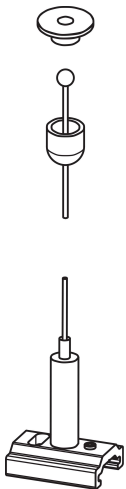

OneTrack 3m Suspension Kit8 Alu 9000-kit8-3

Item No: 9200856

SYLVANIA

PROTM

CE UK
CA

OneTrack accessory, complete suspension kit including: Roundceiling head, steel cable (diameter 1.5mm - length 3m) with spherical end, Short Pendant bracket with countersunk hole for suspension with automatic gripper. KIT 8.

Technical Assets

Dimensions (mm)

Photometrics

OneTrack 3m Suspension Kit8 Alu 9000-kit8-3

Item No: 9200856

SYLVANIA

General data

Product name	OneTrack 3m Suspension Kit8 Alu 9000-kit8-3
Technology	Non - Electrical Device
Accessory type	Mounting
Type of accessory	Suspension kit
Housing	Stainless steel, Aluminium, Metal/plastic
Mount	Suspended
General application	Museums & Galleries, Office
ETIM Class	EC002557
Warranty	5 years

Physical data

Housing colour	Silver
Nominal Product Length (mm)	3000
Weight (kg)	0.076

Packaging

Product EAN number	4012289008567
Packaging single length / height (cm)	20.0
Packaging single width (cm)	17.5
Packaging single depth (cm)	2.0
Units per outer package	1
Packaging outer length / height (cm)	20.0
Packaging outer width (cm)	17.5
Packaging outer depth (cm)	2.0