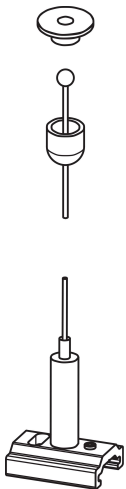

OneTrack 5m Suspension Kit8 Alu 9000-kit8-5

Item No: 9200857

SYLVANIA

PROTM

CE UK
CA

OneTrack accessory, complete suspension kit including: Roundceiling head, steel cable (diameter 1.5mm - length 5m) with spherical end, Short Pendant bracket with countersunk hole for suspension with automatic gripper. KIT 8.

Technical Assets

Dimensions (mm)

Photometrics

OneTrack 5m Suspension Kit8 Alu 9000-kit8-5

Item No: 9200857

SYLVANIA

General data

Product name	OneTrack 5m Suspension Kit8 Alu 9000-kit8-5
Technology	Non - Electrical Device
Accessory type	Mounting
Type of accessory	Suspension kit
Housing	Stainless steel, Aluminium, Metal/plastic
Mount	Suspended
General application	Museums & Galleries, Office
ETIM Class	EC002557
Warranty	5 years

Physical data

Housing colour	Silver
Nominal Product Length (mm)	5000
Weight (kg)	0.095

Packaging

Product EAN number	4012289008574
Packaging single length / height (cm)	20.0
Packaging single width (cm)	17.5
Packaging single depth (cm)	2.0
Units per outer package	1
Packaging outer length / height (cm)	20.0
Packaging outer width (cm)	17.5
Packaging outer depth (cm)	2.0