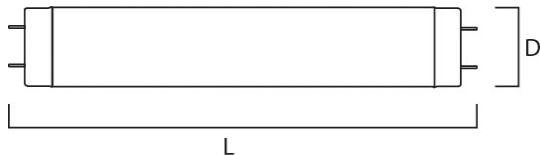

Technical Assets

Dimensions (mm)

Photometrics

General data

Product name	F36W/T8 Aquastar Retail
Technology	Fluorescent
Lamp shape	Tubular shape
Cap/Base	G13
Lamp finish	Frosted/Coated
Fixture rating	Open
General application	SPG
Operating temperature range (°C)	-15°C...+40°C
ETIM Class	EC000108
E-number Norway	3800448

Electrical data

Power consumption (W)	36
Wattage (W)	36.00
Supply current (A)	0.430
Primary Supply/Product voltage - min (V)	93
Primary Supply/Product voltage - max (V)	113
Control gear required	Yes
Dimmable	Yes
Dimming method	Mains: leading / trailing edge
Drive current (mA)	430

Lifetime data

Average life (Nominal) (h)	10000
Average life (Rated) (h)	10000

Physical data

Nominal Product Length (mm)	1200.0
Nominal Product Diameter (mm)	26
Max. Length base to base (mm) - A	1199.4
Length base to pin Min-Max (mm) - B	1204.1-1206.5
Max. Lamp Length (mm) - C/L	1213.6
Max. Lamp Diameter (mm) - D	28.0
Weight (kg)	0.16

Packaging

Product EAN number	5410288006475
Packaging single length / height (cm)	128.3
Packaging single width (cm)	2.7
Packaging single depth (cm)	2.7
DUN14 (inner)	15410288006472
Units per outer package	10
Packaging outer length / height (cm)	130.8
Packaging outer width (cm)	6.5
Packaging outer depth (cm)	14.7