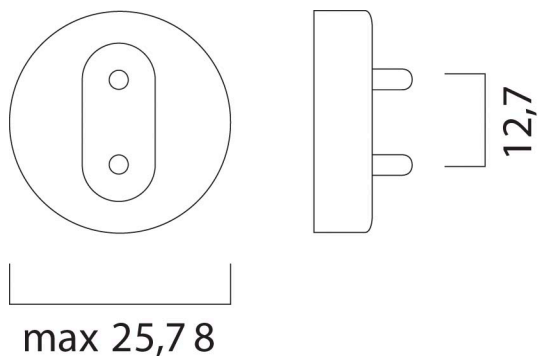

F58W/GREEN

Item No: 0002570

SYLVANIA

Coloured T8

Technical Assets

Dimensions (mm)

Photometrics

General data

Product name	F58W/GREEN
Technology	Fluorescent
Lamp shape	Tubular shape
Cap/Base	G13
Lamp finish	Frosted/Coated
Fixture rating	Open
General application	SPG
ETIM Class	EC000108

Optical data

Ambient temperature for maximum luminous flux (°C)	25
Light colour	Green
Adjustable chromaticity	N

Lifetime data

Average life (Nominal) (h)	8000
Average life (Rated) (h)	8000

Physical data

Nominal Product Length (mm)	1500.0
Nominal Product Diameter (mm)	26
Max. Length base to base (mm) - A	1500.0
Length base to pin Min-Max (mm) - B	1504.7-1507.1
Max. Lamp Length (mm) - C/L	1514.2
Max. Lamp Diameter (mm) - D	28.0
Weight (kg)	0.2

Packaging

Product EAN number	5410288025704
Packaging single length / height (cm)	151.1
Packaging single width (cm)	2.9
Packaging single depth (cm)	2.8
DUN14 (inner)	15410288025701
Units per outer package	25
Packaging outer length / height (cm)	154.5
Packaging outer width (cm)	15.5
Packaging outer depth (cm)	15.0