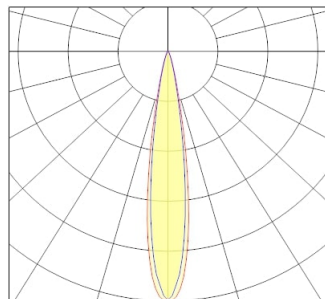

Pixo Zoom 1850lm 17D-60D TW 2700K-4000K DALI DT8 White

Item No: 0004522

SYLVANIA

General data

Product name	Pixo Zoom 1850lm 17D-60D TW 2700K-4000K DALI DT8 White
Technology	LED
Cap/Base	N/A
Housing	Aluminium
Mount	Track mounting
Built in presence detector	NONE
General application	Museums & Galleries, Office, Retail
Operating temperature range (°C)	1°C...+25°C
Virtual assistant compatibility	N/A
ETIM Class	EC001744
E-number FI	4279623
Warranty	5 years

Optical data

Fixture luminous flux (lm)	1850
Luminaire efficacy (lm/W)	77
Light colour	Tuneable White
CRI (Ra)	90
Colour Variation Initial (SDCM)	SDCM3
Distribution type	Symmetric
Photobiological Risk Group	RG1

Electrical data

Emergency type	
Total power consumption (W)	24
Supply current (A)	0.10
Primary Supply/Product voltage - min (V)	220.0
Primary Supply/Product voltage - max (V)	240.0
Lamp power factor	0.9
THD (at 230 V, 50 Hz, full load, at 100% dimming level) ≤ xx.x %	15
Electrical protection	Class II
Control gear type	LED driver constant current
Dimmable	Yes
Dimming method	DALI-2
Inrush Current (A)	18
Inrush Duration (µs)	3
Energy Efficiency Class (A->G) of contained light source	F
Nominal Frequency (Hz)	50/60Hz
Max. products per 10A C Breaker	53
Max. products per 13A C Breaker	69
Max. products per 16A C Breaker	85
Max. products per 20A C Breaker	107
Max. products per 10A B Breaker	33
Max. products per 13A B Breaker	43
Max. products per 16A B Breaker	53
Max. products per 20A B Breaker	67