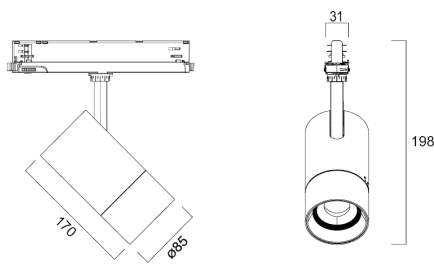

# Pixo Zoom 1850lm 17D-60D TW 2700K-4000K DALI DT8 White

Item No: 0004522

**SYLVANIA**

**PRO**<sup>TM</sup>

Simple and slick integral design with no driver box and without any visible screws. Improved thermal resistance with in-track driver, ideal for retail applications. Extremely precise light beams due to the high-quality lenses. Adjustable beam angle between 17° - 60° Die-cast aluminium body, Textured white finishing colour. Light color temperature: 3CCT - 2700-3000-4000K, TUNABLE BETWEEN 2700K & 4000K, CHANGEABLE BY DALI SYSTEM ONLY. System power: 24W, Fixture lumen output: 1850lm, efficacy: 77lm/W (80lm/W @3000K 60D) LED chromacity: 3 step MacAdam ellipse LED source measured at 2700K & 4000K (SDCM3), IR/UV free light source without heat radiation. Operating voltage 220-240V / 50-60Hz, DALI dimmable driver, ultra low LED flickering rate (5% or less). Suitable for installation on 3-circuit tracks, please check compatibility list on the instruction sheet. Compatible with OneTrack. Electrical protection: Class II. Degree of protection: IP20, suitable for indoor environment only Horizontal rotation: 345°, vertical tilt: 90° Nominal product dimensions: D.85mmx170mm. 5 years warranty. Not compatible with surface mount monopoint accessory. Length of the adaptor: 238mm.

### Dimensions (mm)

## Physical data

Housing colour	White
IP rating	IP20
IK rating	IK03
Diffuser finish	Other
Diffuser material	None
Reflector finish	High-gloss
Nominal Product Length (mm)	170
Nominal Product Diameter (mm)	85
Weight (kg)	0.992

## Packaging

Product EAN number	5410288045221
Packaging single length / height (cm)	28.2
Packaging single width (cm)	12.0
Packaging single depth (cm)	23.3
DUN14 (inner)	15410288045228
Units per outer package	8
Packaging outer length / height (cm)	59.0
Packaging outer width (cm)	50.0
Packaging outer depth (cm)	26.0