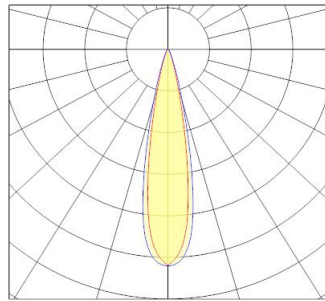

Technical Assets

Dimensions (mm)

Photometrics

Pixo Zoom Tune 2000lm TW 2700K-6500K Display White

Item No: 0004526

SYLVANIA

General data

Product name	Pixo Zoom Tune 2000lm TW 2700K-6500K Display White
Technology	LED
Cap/Base	N/A
Housing	Aluminium
Mount	Track mounting
Built in presence detector	NONE
General application	Hospitality, Museums & Galleries, Retail
Operating temperature range (°C)	1°C...+35°C
Virtual assistant compatibility	N/A
ETIM Class	EC001744
E-number FI	4289283
Warranty	5 years

Optical data

Fixture luminous flux (lm)	2000
Luminaire efficacy (lm/W)	100
Light colour	Tuneable White
CRI (Ra)	90
Colour Variation Initial (SDCM)	SDCM3
Distribution type	Symmetric
Photobiological Risk Group	RG1

Physical data

Housing colour	White
IP rating	IP20
IK rating	IK03
Diffuser finish	Other
Diffuser material	None
Reflector finish	High-gloss
Nominal Product Length (mm)	170
Nominal Product Height (mm)	140
Nominal Product Diameter (mm)	85
Weight (kg)	0.95