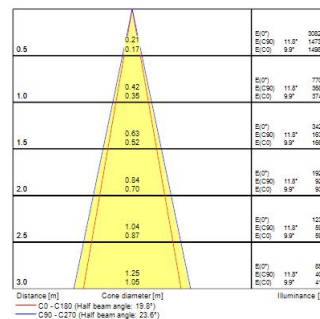

Photometrics