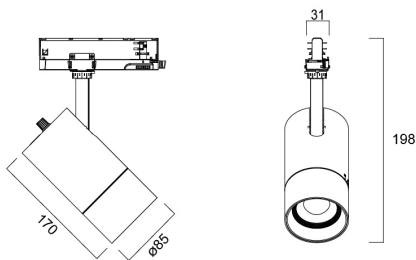

Technical Assets

Dimensions (mm)