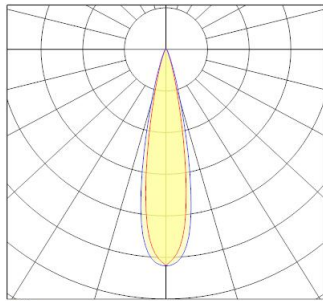

Pixo Zoom Tune 2000lm TW 2700K-6500K Display Black

Item No: 0004527

SYLVANIA

General data

Product name	Pixo Zoom Tune 2000lm TW 2700K-6500K Display Black
Technology	LED
Cap/Base	N/A
Housing	Aluminium
Mount	Track mounting
Built in presence detector	NONE
General application	Hospitality, Museums & Galleries, Retail
Operating temperature range (°C)	1°C...+35°C
Virtual assistant compatibility	N/A
ETIM Class	EC001744
E-number FI	4289284
Warranty	5 years

Optical data

Fixture luminous flux (lm)	2000
Luminaire efficacy (lm/W)	100
Light colour	Tuneable White
CRI (Ra)	90
Colour Variation Initial (SDCM)	SDCM3
Distribution type	Symmetric
Photobiological Risk Group	RG1

Electrical data

Emergency type	
Total power consumption (W)	20
Supply current (A)	0.10
Primary Supply/Product voltage - min (V)	220.0
Primary Supply/Product voltage - max (V)	240.0
Lamp power factor	0.9
THD (at 230 V, 50 Hz, full load, at 100% dimming level) ≤ xx.x %	15
Electrical protection	Class II
Control gear required	No
Control gear type	LED driver constant current
Dimmable	Yes
Dimming method	Onboard pot
Inrush Current (A)	48
Inrush Duration (µs)	4
Energy Efficiency Class (A->G) of contained light source	E
Nominal Frequency (Hz)	50/60Hz
Max. products per 10A C Breaker	24
Max. products per 13A C Breaker	26
Max. products per 16A C Breaker	32
Max. products per 20A C Breaker	40
Max. products per 10A B Breaker	15
Max. products per 13A B Breaker	16
Max. products per 16A B Breaker	20
Max. products per 20A B Breaker	25