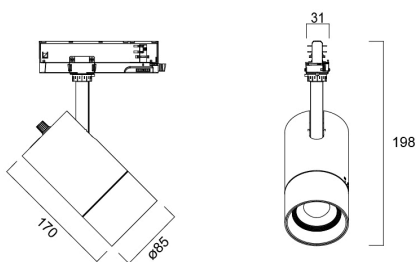

Technical Assets

Dimensions (mm)

Photometrics

Distance [m]	Cone diameter [m]	Beam diameter [m]	Beam diameter [m]	Illuminance [lx]
0.5	0.27 0.17	0.07	0.07	3025 1478 1467
1.0	0.42 0.36	0.14	0.14	776 365 377
1.5	0.63 0.52	0.21	0.21	343 163 169
2.0	0.84 0.70	0.28	0.28	187 81 87
2.5	1.04 0.87	0.35	0.35	123 50 59
3.0	1.25 1.05	0.42	0.42	88 39 45

Physical data

Housing colour	Black
IP rating	IP20
IK rating	IK03
Diffuser finish	Other
Diffuser material	None
Reflector finish	High-gloss
Nominal Product Length (mm)	170
Nominal Product Height (mm)	140
Nominal Product Diameter (mm)	85
Weight (kg)	0.95

Packaging

Product EAN number	5410288045276
Packaging single length / height (cm)	24.0
Packaging single width (cm)	12.0
Packaging single depth (cm)	23.3
DUN14 (inner)	15410288045273
Units per outer package	8
Packaging outer length / height (cm)	50.0
Packaging outer width (cm)	49.5
Packaging outer depth (cm)	25.5