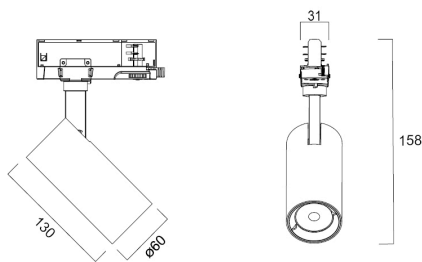

# Pixo Small 1650lm 930 NB MB WB Black

Item No: 0004541

**SYLVANIA**

**PRO**<sup>TM</sup>

Simple and slick integral design with no driver box and without any visible screws Improved thermal resistance with in-track driver, ideal for retail applications Extremely precise light beams due to the high-quality lenses Die-cast aluminium body, Beam angle: 36°, additional lenses 24° and 54° beam angle included in the packaging, Textured black finishing colour Light color temperature: 3000K, warm white System power: 14W, Fixture lumen output: 1650lm, efficacy: 118lm/W, Ra90 typical, LED chromacity: 3 step MacAdam ellipse LED source (SDCM3), IR/UV free light source without heat radiation Operating voltage 220-240V / 50-60Hz, electronic driver, non-dimmable, ultra low LED flickering rate (5% or less) Suitable for installation on 3-circuit tracks, please check compatibility list on the instruction sheet. Compatible with OneTrack Electrical protection: Class II. Degree of protection: IP20, suitable for indoor environment only Horizontal rotation: 345°, vertical tilt: 90° Nominal product dimensions: D.60mmx130mm, lenght of the Adaptor : 127mm. 5 years warranty. Recycling instructions for extra lens in this product: please contact us for recycling instructions or disposal. Not compatible with surface mount monopoint accessory

### Dimensions (mm)

## Physical data

Housing colour	Black
IP rating	IP20
IK rating	IK03
Diffuser finish	Other
Diffuser material	None
Reflector finish	High-gloss
Nominal Product Length (mm)	130
Nominal Product Diameter (mm)	60
Weight (kg)	0.385

## Packaging

Product EAN number	5410288045412
Packaging single length / height (cm)	19.0
Packaging single width (cm)	9.5
Packaging single depth (cm)	19.3
DUN14 (inner)	15410288045419
Units per outer package	16
Packaging outer length / height (cm)	40.5
Packaging outer width (cm)	40.0
Packaging outer depth (cm)	41.0