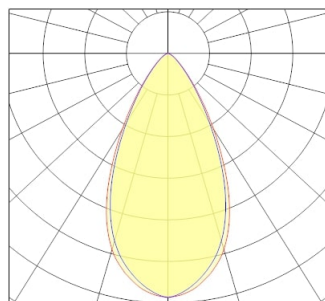

Pixo Small 1650lm 930 NB MB WB Black

Item No: 0004541

SYLVANIA

General data

Product name	Pixo Small 1650lm 930 NB MB WB Black
Technology	LED
Cap/Base	N/A
Housing	Aluminium
Mount	Track mounting
Built in presence detector	NONE
General application	Museums & Galleries, Retail, Office, Residential & Consumer
Operating temperature range (°C)	1°C...+25°C
Virtual assistant compatibility	N/A
ETIM Class	EC001744
E-number FI	4279591
Warranty	5 years

Optical data

Fixture luminous flux (lm)	1650
Luminaire efficacy (lm/W)	118
Correlated colour temperature (k)	3000
Light colour	Warm White
CRI (Ra)	90
Colour Variation Initial (SDCM)	SDCM3
Distribution type	Symmetric
Photobiological Risk Group	RG1

Electrical data

Emergency type	
Total power consumption (W)	14
Supply current (A)	0.06
Primary Supply/Product voltage - min (V)	220.0
Primary Supply/Product voltage - max (V)	240.0
Lamp power factor	0.9
THD (at 230 V, 50 Hz, full load, at 100% dimming level) ≤ xx.x %	20
Electrical protection	Class II
Control gear type	LED driver constant current
Dimmable	No
Dimming method	N/A
Inrush Current (A)	20
Inrush Duration (µs)	40
Energy Efficiency Class (A->G) of contained light source	E
Nominal Frequency (Hz)	50/60Hz
Max. products per 10A C Breaker	48
Max. products per 13A C Breaker	62
Max. products per 16A C Breaker	77
Max. products per 20A C Breaker	96
Max. products per 10A B Breaker	30
Max. products per 13A B Breaker	39
Max. products per 16A B Breaker	48
Max. products per 20A B Breaker	60