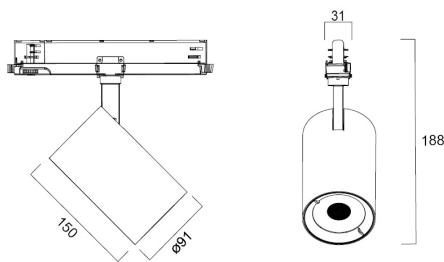

# Pixo Large 5050lm 930 NB MB WB DALI White

Item No: 0004564

**PRO**<sup>TM</sup>

Simple and slick integral design with no driver box and without any visible screws Improved thermal resistance with in-track driver, ideal for retail applications Extremely precise light beams due to the high-quality lenses Die-cast aluminium body, Beam angle: 36°, additional lenses 24° and 54° beam angle included in the packaging, Textured white finishing colour Light color temperature: 3000K, warm white System power: 40W, Fixture lumen output: 5050lm, efficacy: 126lm/W, Ra90 typical, LED chromacity: 3 step MacAdam ellipse LED source (SDCM3), IR/UV free light source without heat radiation Operating voltage 220-240V / 50-60Hz, DALI dimmable driver, ultra low LED flickering rate (5% or less) Suitable for installation on 3-circuit tracks, please check compatibility list on the instruction sheet. Compatible with OneTrack Electrical protection: Class II. Degree of protection: IP20, suitable for indoor environment only Horizontal rotation: 345°, vertical tilt: 90° Nominal product dimensions: D.91mmx150mm, length of the adaptor : 238mm. 5 years warranty. Recycling instructions for extra lens in this product: please contact us for recycling instructions or disposal. Not compatible with surface mount monopoint accessory

### Dimensions (mm)

## Physical data

Housing colour	White
IP rating	IP20
IK rating	IK03
Diffuser finish	Other
Diffuser material	None
Reflector finish	High-gloss
Nominal Product Length (mm)	150
Nominal Product Diameter (mm)	91
Weight (kg)	0.784

## Packaging

Product EAN number	5410288045641
Packaging single length / height (cm)	27.2
Packaging single width (cm)	12.7
Packaging single depth (cm)	22.3
DUN14 (inner)	15410288045648
Units per outer package	8
Packaging outer length / height (cm)	57.0
Packaging outer width (cm)	52.5
Packaging outer depth (cm)	25.0