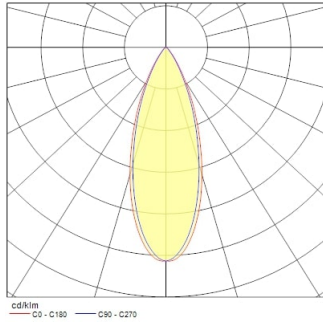

Pixo Large 5050lm 930 NB MB WB DALI White

Item No: 0004564

SYLVANIA

General data

Product name	Pixo Large 5050lm 930 NB MB WB DALI White
Technology	LED
Cap/Base	N/A
Housing	Aluminium
Mount	Track mounting
Built in presence detector	NONE
General application	Museums & Galleries, Retail, Office, Residential & Consumer
Operating temperature range (°C)	1°C...+25°C
Virtual assistant compatibility	N/A
ETIM Class	EC001744
E-number FI	4289259
Warranty	5 years

Optical data

Fixture luminous flux (lm)	5050
Luminaire efficacy (lm/W)	126
Correlated colour temperature (k)	3000
Light colour	Neutral White
CRI (Ra)	90
Colour Variation Initial (SDCM)	SDCM3
Distribution type	Symmetric
Photobiological Risk Group	RG1

Electrical data

Emergency type	
Total power consumption (W)	40
Supply current (A)	0.17
Primary Supply/Product voltage - min (V)	220.0
Primary Supply/Product voltage - max (V)	240.0
Lamp power factor	0.9
THD (at 230 V, 50 Hz, full load, at 100% dimming level) ≤ xx.x %	20
Electrical protection	Class II
Control gear type	LED driver constant current
Dimmable	Yes
Dimming method	DALI-2
Inrush Current (A)	18
Inrush Duration (µs)	3
Energy Efficiency Class (A->G) of contained light source	E
Nominal Frequency (Hz)	50/60Hz
Max. products per 10A C Breaker	53
Max. products per 13A C Breaker	69
Max. products per 16A C Breaker	85
Max. products per 20A C Breaker	107
Max. products per 10A B Breaker	33
Max. products per 13A B Breaker	43
Max. products per 16A B Breaker	53
Max. products per 20A B Breaker	67