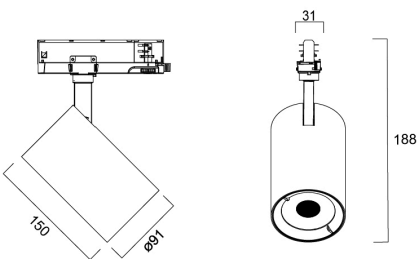

### Dimensions (mm)

## Physical data

Housing colour	White
IP rating	IP20
IK rating	IK03
Diffuser finish	Other
Diffuser material	None
Reflector finish	High-gloss
Nominal Product Length (mm)	150
Nominal Product Diameter (mm)	91
Weight (kg)	0.74

## Packaging

Product EAN number	5410288045900
Packaging single length / height (cm)	21.5
Packaging single width (cm)	12.7
Packaging single depth (cm)	22.3
DUN14 (inner)	15410288045907
Units per outer package	8
Packaging outer length / height (cm)	53.0
Packaging outer width (cm)	44.5
Packaging outer depth (cm)	25.0