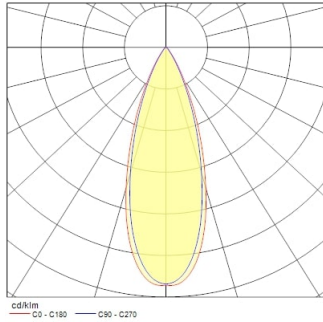

Pixo Large Food Meat NB MB WB White

Item No: 0004590

SYLVANIA

General data

Product name	Pixo Large Food Meat NB MB WB White
Technology	LED
Cap/Base	N/A
Housing	Aluminium
Mount	Track mounting
Built in presence detector	NONE
General application	Museums & Galleries, Office, Residential & Consumer, Retail
Operating temperature range (°C)	1°C...+25°C
Virtual assistant compatibility	N/A
ETIM Class	EC001744
E-number FI	4289263
Warranty	5 years

Optical data

Fixture luminous flux (lm)	2850
Luminaire efficacy (lm/W)	71
Correlated colour temperature (k)	3000
Light colour	N/A
CRI (Ra)	70
Colour Variation Initial (SDCM)	SDCM3
Beam Angle (°)	36
Distribution type	Symmetric
Photobiological Risk Group	RG1

Electrical data

Emergency type	
Total power consumption (W)	40
Supply current (A)	0.17
Primary Supply/Product voltage - min (V)	220.0
Primary Supply/Product voltage - max (V)	240.0
Lamp power factor	0.9
THD (at 230 V, 50 Hz, full load, at 100% dimming level) ≤ xx.x %	15
Electrical protection	Class II
Control gear type	LED driver constant current
Dimmable	No
Dimming method	N/A
Inrush Current (A)	48
Inrush Duration (µs)	4
Energy Efficiency Class (A->G) of contained light source	F
Nominal Frequency (Hz)	50/60Hz
Max. products per 10A C Breaker	24
Max. products per 13A C Breaker	26
Max. products per 16A C Breaker	32
Max. products per 20A C Breaker	40
Max. products per 10A B Breaker	15
Max. products per 13A B Breaker	16
Max. products per 16A B Breaker	20
Max. products per 20A B Breaker	25