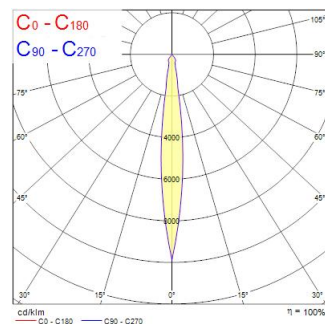

### Dimensions (mm)

### Photometrics

Distance [m]	Cone diameter [m]	Beam diameter [m]	Beam angle [°]	Illuminance [lx]
0.5	0.11	0.11	12.0°	30735
1.0	0.21	0.21	12.0°	15368
1.5	0.32	0.32	12.0°	10245
2.0	0.42	0.42	12.0°	7684
2.5	0.53	0.53	12.0°	6147
3.0	0.63	0.63	12.0°	5120

Distance [m]    Cone diameter [m]    Beam diameter [m]    Beam angle [°]    Illuminance [lx]

— C0 - C180 (Half beam angle: 12.0°)