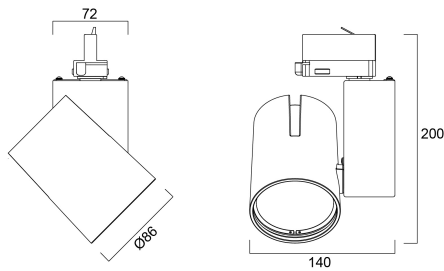

# START Track Spot S 1275lm 930 NB White

Item No: 0004859

**SYLVANIA**

**PRO**<sup>TM</sup>

Integrated LED spotlight, Textured White - RAL9016, compact and minimalist design, ideal for retail applications, die-cast aluminium body, passive cooling heatsink. Beam angle: 12°, color temperature: 3000K, total system power: 14W, total fixture output: 1284 lm, LOR: 100%, colour rendering: Ra: 90 typical, LED Chromaticity: 3 step MacAdam ellipse, IR/UV free light source without heat radiation, operating voltage: 220-240V / 50-60Hz, drive current: 350mA, electronic driver, non-dimmable, power factor: 0.92, electrical protection: Class II, Global Track 3 Phase adapter suitable for Global trac 3-circuit tracks, ingress protection rating: IP20, suitable for internal environment only, horizontal rotation: 355°, vertical tilt: 90°, dimensions: Ø86x140x200, weight: 0.940kg.

### Dimensions (mm)

## Physical data

Housing colour	White
IP rating	IP20
IK rating	IK02
Diffuser finish	Transparent
Diffuser material	PC Polycarbonate
Reflector finish	High-gloss
Nominal Product Width (mm)	140
Nominal Product Height (mm)	200
Nominal Product Diameter (mm)	86
Weight (kg)	0.94

## Packaging

Product EAN number	5410288048598
Packaging single length / height (cm)	17.5
Packaging single width (cm)	15.0
Packaging single depth (cm)	17.5
DUN14 (inner)	05410288048598
Units per outer package	1
Packaging outer length / height (cm)	17.5
Packaging outer width (cm)	15.0
Packaging outer depth (cm)	17.5