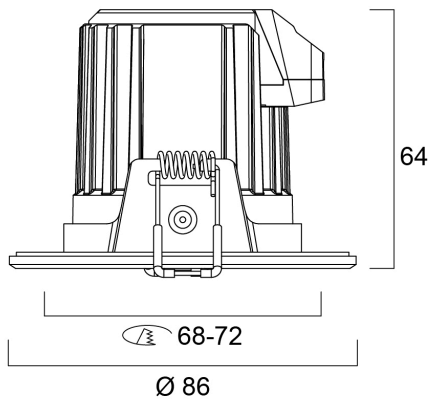

# START SPOT ALUMINIUM 720LM 827 IP44 BLK

Item No: 0005180

**SYLVANIA**

**START**<sup>TM</sup>

Integrated LED recessed spotlight, vertical tilt 30°, black bezel finish with black reflector, white replaceable reflector included in the packaging, 720lm (black reflector), 9W, dimmable trailing/leading edge, 3000K, 40° degree beam angle, polycarbonate and aluminium body, low profile 62mm recessed depth, IP44 from the front, IK07, loop-in/loop-out terminals for fast wiring, weight 0,165Kg, 85mm bezel diameter, 68-72mm cutout, clear lens.

### Dimensions (mm)

## Packaging

Product EAN number	5410288051802
Packaging single length / height (cm)	10.0
Packaging single width (cm)	10.0
Packaging single depth (cm)	8.5
DUN14 (inner)	15410288051809
Units per inner package	6
Packaging inner length / height (cm)	28.5
Packaging inner width (cm)	9.0
Packaging inner depth (cm)	19.0
DUN14 (outer)	25410288051806
Units per outer package	36
Packaging outer length / height (cm)	43.6
Packaging outer width (cm)	35.6
Packaging outer depth (cm)	29.3