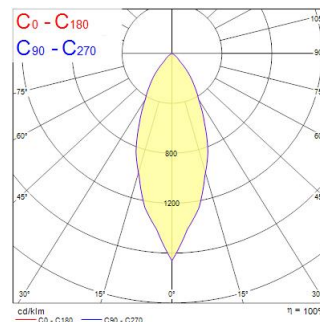

Photometrics