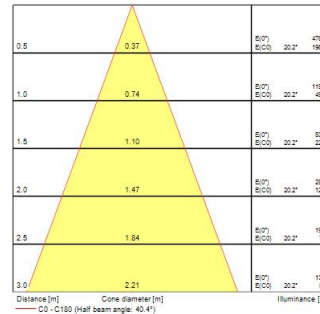

Photometrics