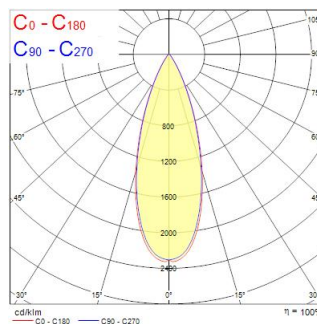

Pixo Medium 2800lm 930 NB MB WB WHT

Item No: 0005442

SYLVANIA

Integrated LED spotlight, Textured White - RAL9016, simple and slick integral design with no driver box and without any visible screws, ideal for retail applications, die-cast aluminium body, passive cooling heatsink. Beam angle: 36°, additional lenses 24° and 54° beam angle included, color temperature: 3000K, total system power: 32W, total fixture output: 2835 lm, LOR: 100%, colour rendering: Ra: 90 typical, IR/UV free light source without heat radiation, operating voltage: 220-240V / 50-60Hz, electronic driver, non-dimmable, ultra low LED flickering rate (5% or less), power factor: >0.90, electrical protection: Class I, Powergear 3-circuit adapter suitable for 3-circuit tracks, ingress protection rating: IP20, suitable for internal environment only, horizontal rotation: 345°, vertical tilt: 90°, dimensions: Ø81x86x283, weight: 0.892kg. Compatible with OneTrack.

Technical Assets

Dimensions (mm)

Photometrics

Distance [m]	Cone diameter [m]	Beam diameter [m]	Beam diameter [m]	Illuminance [lx]
0.5	0.32 0.32	Ø178	Ø178	2541
		Beam diameter [m]	Beam diameter [m]	1099
		Beam diameter [m]	Beam diameter [m]	1099
1.0	0.63 0.64	Ø178	Ø178	635
		Beam diameter [m]	Beam diameter [m]	270
		Beam diameter [m]	Beam diameter [m]	270
1.5	0.95 0.96	Ø178	Ø178	270
		Beam diameter [m]	Beam diameter [m]	125
		Beam diameter [m]	Beam diameter [m]	125
2.0	1.25 1.25	Ø178	Ø178	1571
		Beam diameter [m]	Beam diameter [m]	66
		Beam diameter [m]	Beam diameter [m]	66
2.5	1.58 1.61	Ø178	Ø178	1026
		Beam diameter [m]	Beam diameter [m]	47
		Beam diameter [m]	Beam diameter [m]	47
3.0	1.89 1.93	Ø178	Ø178	696
		Beam diameter [m]	Beam diameter [m]	24
		Beam diameter [m]	Beam diameter [m]	24

Optical data

Fixture luminous flux (lm)	2835
Luminaire efficacy (lm/W)	89
Correlated colour temperature (k)	3000
Light colour	Warm White
CRI (Ra)	90
Colour Variation Initial (SDCM)	SDCM5
Beam Angle (°)	36
Photobiological Risk Group	RG1