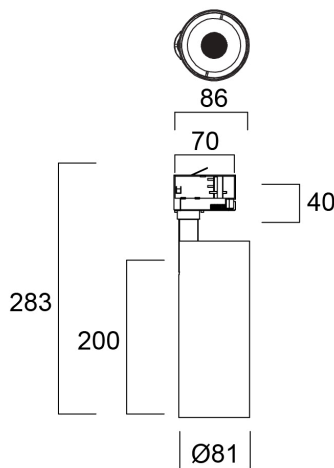

Technical Assets

Dimensions (mm)

Photometrics

Distance [m]	Cone diameter [m]	Beam diameter [m]	Beam diameter [m]	Illuminance [lx]
0.5	0.32 0.32	Ø178	Ø178	2541
		Beam diameter [m]	Beam diameter [m]	1099
		Beam diameter [m]	Beam diameter [m]	1099
1.0	0.63 0.64	Ø178	Ø178	635
		Beam diameter [m]	Beam diameter [m]	270
		Beam diameter [m]	Beam diameter [m]	270
1.5	0.95 0.96	Ø178	Ø178	270
		Beam diameter [m]	Beam diameter [m]	125
		Beam diameter [m]	Beam diameter [m]	125
2.0	1.25 1.25	Ø178	Ø178	1571
		Beam diameter [m]	Beam diameter [m]	66
		Beam diameter [m]	Beam diameter [m]	66
2.5	1.58 1.61	Ø178	Ø178	1026
		Beam diameter [m]	Beam diameter [m]	47
		Beam diameter [m]	Beam diameter [m]	47
3.0	1.89 1.93	Ø178	Ø178	696
		Beam diameter [m]	Beam diameter [m]	24
		Beam diameter [m]	Beam diameter [m]	24

Packaging

Product EAN number	5410288054421
Packaging single length / height (cm)	12.0
Packaging single width (cm)	12.0
Packaging single depth (cm)	29.5
DUN14 (inner)	15410288054428
Units per outer package	8
Packaging outer length / height (cm)	50.0
Packaging outer width (cm)	25.0
Packaging outer depth (cm)	31.0