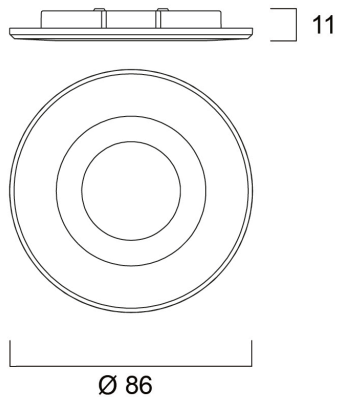

START Spot Non PIR Bezel WHT

Item No: 0005583

SYLVANIA

STARTTM

START Spot Non PIR Bezel WHT is a non PIR bezel, White colour, compatible with START Spot PIR products: 0005192,0005191

Technical Assets

Dimensions (mm)

Photometrics

START Spot Non PIR Bezel WHT

Item No: 0005583

SYLVANIA

General data

Product name	START Spot Non PIR Bezel WHT
Technology	Non - Electrical Device
Accessory type	Decorative
Type of accessory	Cover
Housing	Aluminium
General application	Residential & Consumer, Retail
ETIM Class	EC002557
E-number FI	4279633
Warranty	5 years

Electrical data

Emergency type	
----------------	--

Physical data

Housing colour	White
IP rating	IP65
IK rating	IK03
Nominal Product Height (mm)	11
Nominal Product Diameter (mm)	86
Weight (kg)	0.02

Packaging

Product EAN number	5410288055831
Packaging single length / height (cm)	9.3
Packaging single width (cm)	9.0
Packaging single depth (cm)	1.4
DUN14 (inner)	15410288055838
Units per outer package	100
Packaging outer length / height (cm)	39.5
Packaging outer width (cm)	19.0
Packaging outer depth (cm)	21.5