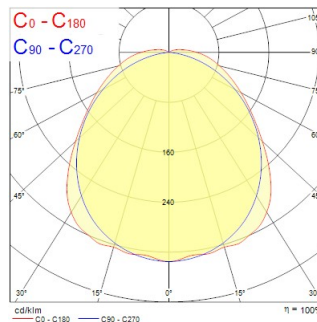

### Dimensions (mm)

### Photometrics

Distance [m]	Cone diameter [m]	Beam diameter [m]	Beam diameter [ft]	Beam diameter [in]	Illuminance [lx]
0.5	1.28 1.30	0.71 0.69	2.31 2.26	9.11 8.91	10544 10700
1.0	2.57 2.65	1.42 1.38	4.62 4.50	18.22 17.71	2636 2660
1.5	3.85 3.96	2.13 2.07	6.92 6.79	27.33 26.71	1505 1514
2.0	5.14 5.31	2.84 2.76	9.21 8.97	36.44 35.31	647 660
2.5	6.42 6.64	3.55 3.42	11.51 11.17	45.55 43.87	542 560
3.0	7.71 7.96	4.26 4.08	13.81 13.35	54.66 52.17	379 400

Distance [m]      Cone diameter [m]      Beam diameter [m]      Beam diameter [ft]      Beam diameter [in]      Illuminance [lx]

— C0 - C180 (Half beam angle: 105.0°)      — C90 - C270 (Half beam angle: 104.2°)