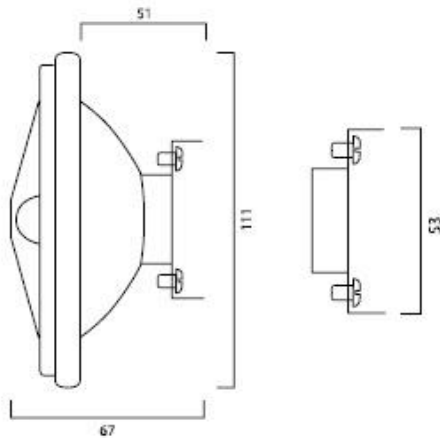

AR111 SU ECOP 35W 20° G53 SV1

Item No: 0021876

SYLVANIA

Technical Assets

Dimensions (mm)

Dimensions (mm)

Photometrics

AR111 SU ECOP 35W 20° G53 SV1

Item No: 0021876

SYLVANIA

General data

Product name	AR111 SU ECOP 35W 20° G53 SV1
Technology	Halogen
Watt (Rated) (W)	35
Lamp shape	Reflector
Cap/Base	G53
Fixture rating	Open
General application	Hospitality, Museums & Galleries, Retail, Residential & Consumer
E-number FI	4740112
E-number SE	8355545
E-number Norway	3726131

Optical data

Luminous flux (lm)	420
Correlated colour temperature (k)	3000
Light colour	Warm White
Colour Code	War
CRI (Ra)	100
Adjustable chromaticity	N
Luminous Intensity (cd)	4200
Beam Angle (°)	20
Lumen maintenance at end of nominal life (%)	80

Lifetime data

Average life (Nominal) (h)	4000
Average life (Rated) (h)	4000

Physical data

Max. Lamp Diameter (mm) - D	111
Weight (kg)	0.054

Packaging

Product EAN number	5410288218762
Packaging single length / height (cm)	11.2
Packaging single width (cm)	5.9
Packaging single depth (cm)	11.2
DUN14 (inner)	15410288218769
Units per outer package	6
Packaging outer length / height (cm)	36.5
Packaging outer width (cm)	11.6
Packaging outer depth (cm)	11.6