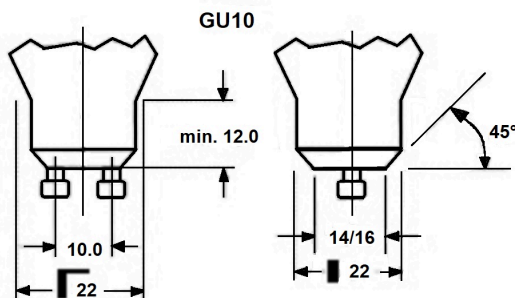

### Dimensions (mm)

## Physical data

Max. Lamp Diameter (mm) - D	50
Weight (kg)	0.042

## Packaging

Product EAN number	5410288265797
Packaging single length / height (cm)	6.7
Packaging single width (cm)	5.1
Packaging single depth (cm)	5.1
DUN14 (inner)	15410288265794
Units per inner package	6
Packaging inner length / height (cm)	16.7
Packaging inner width (cm)	11.3
Packaging inner depth (cm)	9.7
DUN14 (outer)	25410288265791
Units per outer package	60
Packaging outer length / height (cm)	60.8
Packaging outer width (cm)	18.1
Packaging outer depth (cm)	23.0