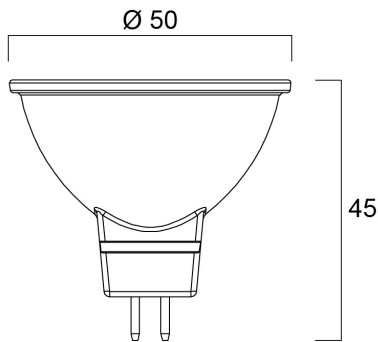

# RefLED MR16 V5 345lm 827 36° SL

Item No: 0026611

**SYLVANIA**

- Compact, energy efficient and exceptional value for money product.
- Same shape and size as halogen MR16 lamp
- Compact Cluster SMD technology enabling high efficiency with halogen look
- Reduced visible heat sink from the front
- Available in 36 degree
- High lumen efficacy
- 12V AC/DC
- 15,000 hours average rated life
- 3 years warranty

### Dimensions (mm)

## Physical data

Nominal Product Length (mm)	45
Nominal Product Diameter (mm)	50
Weight (kg)	0.026

## Packaging

Product EAN number	5410288266114
Packaging single length / height (cm)	5.5
Packaging single width (cm)	5.2
Packaging single depth (cm)	5.2
DUN14 (inner)	15410288266111
Units per inner package	6
Packaging inner length / height (cm)	16.7
Packaging inner width (cm)	11.5
Packaging inner depth (cm)	6.5
DUN14 (outer)	25410288266118
Units per outer package	60
Packaging outer length / height (cm)	59.0
Packaging outer width (cm)	18.2
Packaging outer depth (cm)	15.5