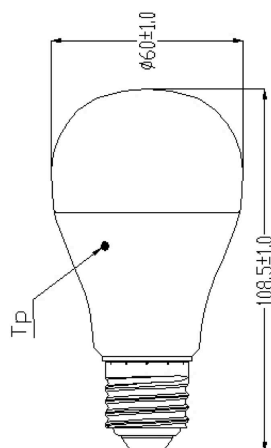

ToLEDo GLS V4 DIM FR 1150lm 865 E27 SL

Item No: 0026627

SYLVANIA

- Compact and elegant design • Suitable replacement for halogen, incandescent and compact fluorescent GLS lamps
- Instant light at the flick of a switch • Uniform light distribution • Good colour rendering (CRI 80) • Dimmable with approved dimmers
- Perfect for hotels, restaurants, lobbies, corridors, stairwells, reception areas • Lower maintenance costs • A+ energy rating

Technical Assets

Dimensions (mm)

Photometrics

ToLEDo GLS V4 DIM FR 1150lm 865 E27 SL

Item No: 0026627

SYLVANIA

General data

Product name	ToLEDo GLS V4 DIM FR 1150lm 865 E27 SL
Technology	LED
Watt (Rated) (W)	11
Lamp shape	Pear-shape
Cap/Base	E27
Lamp finish	Frosted/Coated
General application	Hospitality, Education, Residential & Consumer
ETIM Class	EC001959
E-number FI	4740504
Warranty	3 years

Lifetime data

Average life (Nominal) (h)	15000
Average life (Rated) (h)	15000

Physical data

Nominal Product Diameter (mm)	109
Max. Lamp Diameter (mm) - D	60
Weight (kg)	0.069

Packaging

Product EAN number	5410288266275
Packaging single length / height (cm)	11.3
Packaging single width (cm)	6.4
Packaging single depth (cm)	6.4
DUN14 (inner)	15410288266272
Units per inner package	6
Packaging inner length / height (cm)	20.4
Packaging inner width (cm)	13.4
Packaging inner depth (cm)	13.7
DUN14 (outer)	25410288266279
Units per outer package	60
Packaging outer length / height (cm)	72.4
Packaging outer width (cm)	22.2
Packaging outer depth (cm)	29.7