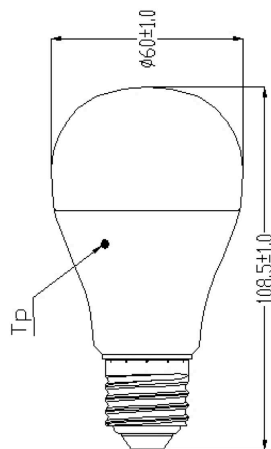

Technical Assets

Dimensions (mm)

Photometrics

ToLEDo GLS V6 806LM 865 E27 SL

Item No: 0026629

SYLVANIA

General data

Product name	ToLEDo GLS V6 806LM 865 E27 SL
Technology	LED
Watt (Rated) (W)	8.5
Cap/Base	E27
Fixture rating	Open
General application	Hospitality, Residential & Consumer
Performance ambient temperature Tq (°C)	25
ETIM Class	EC001959
Warranty	3 years

Lifetime data

Average life (Nominal) (h)	15000
Average life (Rated) (h)	15000

Physical data

Nominal Product Length (mm)	112
Nominal Product Diameter (mm)	60
Weight (kg)	0.053

ToLEDo GLS V6 806LM 865 E27 SL

Item No: 0026629

SYLVANIA

Packaging

Product EAN number	5410288266299
Packaging single length / height (cm)	11.3
Packaging single width (cm)	6.4
Packaging single depth (cm)	6.4
DUN14 (inner)	15410288266296
Units per inner package	6
Packaging inner length / height (cm)	20.4
Packaging inner width (cm)	13.4
Packaging inner depth (cm)	13.7
DUN14 (outer)	25410288266293
Units per outer package	60
Packaging outer length / height (cm)	72.4
Packaging outer width (cm)	22.2
Packaging outer depth (cm)	29.7