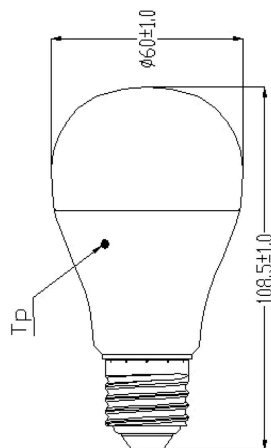

Technical Assets

Dimensions (mm)

Photometrics

ToLEDo GLS V4 DIM FR 810lm 827 E27 SL

Item No: 0026676

SYLVANIA

General data

Product name	ToLEDo GLS V4 DIM FR 810lm 827 E27 SL
Technology	LED
Watt (Rated) (W)	10
Cap/Base	E27
Fixture rating	Open
General application	Hospitality, Education, Residential & Consumer
Performance ambient temperature Tq (°C)	25
ETIM Class	EC001959
E-number SE	8296524
Warranty	3 years

Optical data

Useful luminous flux (Φ_{use})	810
Luminous flux (Rated) (lm)	810
Correlated colour temperature (k)	2700
Light colour	Homelight
CRI (Ra)	80
Beam Angle (°)	180

Electrical data

Power consumption (W)	10
Wattage (W)	10
Starting time (max) (s)	0.5
Warm-up time to 60% of full light (max) (s)	2
Primary Supply/Product voltage - min (V)	220
Primary Supply/Product voltage - max (V)	240
Lamp power factor	0.8
No. Of switching cycles before premature failures	>50000
Dimmable	Yes
Nominal Frequency (Hz)	50Hz

Lifetime data

Average life (Nominal) (h)	15000
Average life (Rated) (h)	15000

Physical data

Nominal Product Length (mm)	107
Nominal Product Diameter (mm)	60
Weight (kg)	0.065

Packaging

Product EAN number	5410288266763
Packaging single length / height (cm)	11.3
Packaging single width (cm)	6.4
Packaging single depth (cm)	6.4
DUN14 (inner)	15410288266760
Units per inner package	6
Packaging inner length / height (cm)	21.1
Packaging inner width (cm)	14.6
Packaging inner depth (cm)	14.6
DUN14 (outer)	25410288266767
Units per outer package	60
Packaging outer length / height (cm)	76.6
Packaging outer width (cm)	23.3
Packaging outer depth (cm)	32.8