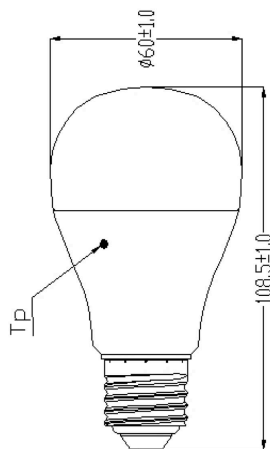

ToLEDo GLS V6 1055LM 827 E27 SL

Item No: 0026682

SYLVANIA

- Compact and elegant design • Suitable replacement for halogen, incandescent and compact fluorescent GLS lamps
- Instant light at the flick of a switch • Uniform light distribution • Good colour rendering (CRI 80) • Perfect for hotels, restaurants, lobbies, corridors, stairwells, reception areas • Lower maintenance costs • A+ energy rating

Technical Assets

Dimensions (mm)

Photometrics

ToLEDo GLS V6 1055LM 827 E27 SL

Item No: 0026682

SYLVANIA

General data

Product name	ToLEDo GLS V6 1055LM 827 E27 SL
Technology	LED
Watt (Rated) (W)	11
Cap/Base	E27
Fixture rating	Open
General application	Hospitality, Residential & Consumer
Performance ambient temperature Tq (°C)	25
ETIM Class	EC001959
Warranty	3 years

Lifetime data

Average life (Nominal) (h)	15000
Average life (Rated) (h)	15000

Physical data

Nominal Product Length (mm)	120
Nominal Product Diameter (mm)	60
Weight (kg)	0.057

ToLEDo GLS V6 1055LM 827 E27 SL

Item No: 0026682

SYLVANIA

Packaging

Product EAN number	5410288266824
Packaging single length / height (cm)	11.3
Packaging single width (cm)	6.4
Packaging single depth (cm)	6.4
DUN14 (inner)	15410288266821
Units per inner package	6
Packaging inner length / height (cm)	20.4
Packaging inner width (cm)	13.4
Packaging inner depth (cm)	13.7
DUN14 (outer)	25410288266828
Units per outer package	60
Packaging outer length / height (cm)	72.4
Packaging outer width (cm)	22.2
Packaging outer depth (cm)	29.7