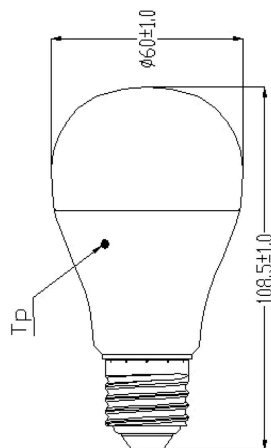

ToLEDo GLS V4 DIM FR 1060lm 827 E27 SL

Item No: 0026683

SYLVANIA

- Compact and elegant design • Suitable replacement for halogen, incandescent and compact fluorescent GLS lamps
- Instant light at the flick of a switch • Uniform light distribution • Good colour rendering (CRI 80) • Dimmable with approved dimmers • Perfect for hotels, restaurants, lobbies, corridors, stairwells, reception areas • Lower maintenance costs • A+ energy rating

Technical Assets

Dimensions (mm)

Photometrics

ToLEDo GLS V4 DIM FR 1060lm 827 E27 SL

Item No: 0026683

SYLVANIA

General data

Product name	ToLEDo GLS V4 DIM FR 1060lm 827 E27 SL
Technology	LED
Watt (Rated) (W)	11
Lamp shape	Pear-shape
Cap/Base	E27
Lamp finish	Frosted/Coated
General application	Hospitality, Education, Residential & Consumer
ETIM Class	EC001959
Warranty	3 years

Lifetime data

Average life (Nominal) (h)	25000
Average life (Rated) (h)	25000

Physical data

Nominal Product Diameter (mm)	109
Max. Lamp Diameter (mm) - D	60
Weight (kg)	0.111

ToLEDo GLS V4 DIM FR 1060lm 827 E27 SL

Item No: 0026683

SYLVANIA

Packaging

Product EAN number	5410288266831
Packaging single length / height (cm)	14.0
Packaging single width (cm)	7.0
Packaging single depth (cm)	7.0
DUN14 (inner)	15410288266838
Units per inner package	6
Packaging inner length / height (cm)	23.4
Packaging inner width (cm)	16.1
Packaging inner depth (cm)	17.7
DUN14 (outer)	25410288266835
Units per outer package	60
Packaging outer length / height (cm)	82.7
Packaging outer width (cm)	25.3
Packaging outer depth (cm)	38.3