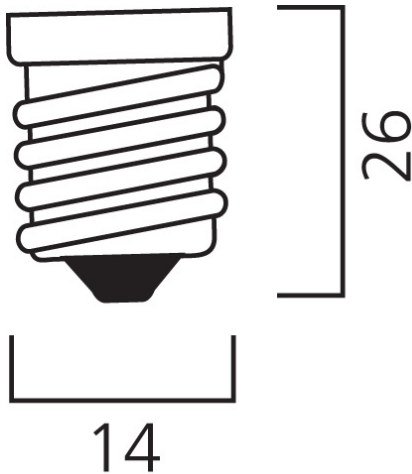

Ball IP44 Green E14

Item No: 0026891

SYLVANIA

Technical Assets

Dimensions (mm)

Photometrics

General data

Product name	Ball IP44 Green E14
Technology	LED
Watt (Rated) (W)	0.5
Lamp shape	Round/globe
Cap/Base	E14
General application	Hospitality, Residential & Consumer
ETIM Class	EC001959
E-number FI	4740407
E-number SE	8296513

Optical data

Colour Consistency (SDCM)	6
Adjustable chromaticity	N
Lumen maintenance at end of nominal life (%)	80

Ball IP44 Green E14

Item No: 0026891

SYLVANIA

Electrical data

Power consumption (W)	0.5
Wattage (W)	0.5
Starting time (max) (s)	0.05
Warm-up time to 60% of full light (max) (s)	< 1s => 60%
Supply current (A)	0.02
Lamp power factor	0.15
Control gear required	Yes
No. Of switching cycles before premature failures	>100000
Dimming method	N/A
Drive current (mA)	20

Lifetime data

Average life (Nominal) (h)	25000
Average life (Rated) (h)	25000

Physical data

Length base to pin Min-Max (mm) - B	75
Max. Lamp Diameter (mm) - D	45
Weight (kg)	0.019

Packaging

Product EAN number	5410288268910
Packaging single length / height (cm)	8.5
Packaging single width (cm)	4.4
Packaging single depth (cm)	4.4
DUN14 (inner)	15410288268917
Units per inner package	10
Packaging inner length / height (cm)	23.0
Packaging inner width (cm)	9.5
Packaging inner depth (cm)	9.8
DUN14 (outer)	25410288268914
Units per outer package	60
Packaging outer length / height (cm)	48.0
Packaging outer width (cm)	31.0
Packaging outer depth (cm)	12.5