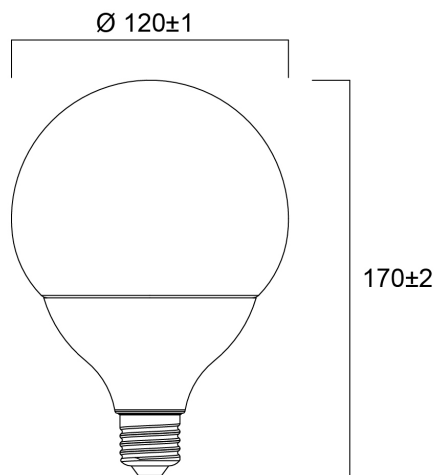

ToLEDo G120 2450LM 840 E27 SL

Item No: 0026903

SYLVANIA

Compact and elegant design Suitable replacement for halogen, incandescent and compact fluorescent lamps Instant light at the flick of a switch Uniform light distribution Good colour rendering (CRI 80) Perfect for hotels, restaurants, lobbies, corridors, stairwells, reception areas Lower maintenance costs 15,000 hours average rated life

Technical Assets

Dimensions (mm)

Photometrics

ToLEDo G120 2450LM 840 E27 SL

Item No: 0026903

SYLVANIA

General data

Product name	ToLEDo G120 2450LM 840 E27 SL
Technology	LED
Watt (Rated) (W)	20
Lamp shape	Round/globe
Cap/Base	E27
Lamp finish	Opal
Fixture rating	Open
General application	Office, Hospitality, Retail, Logistics & Industry, Education, Residential & Consumer, Museums & Galleries
Operating temperature range (°C)	-20°C...+40°C
Performance ambient temperature Tq (°C)	25
Virtual assistant compatibility	N/A
ETIM Class	EC001959
E-number FI	4740656
Warranty	3 years

Lifetime data

Lifespan L70 B50	15000
Average life (Nominal) (h)	15000
Average life (Rated) (h)	15000

Physical data

IP rating	IP20
Nominal Product Length (mm)	172
Nominal Product Diameter (mm)	120
Weight (kg)	0.275

ToLEDo G120 2450LM 840 E27 SL

Item No: 0026903

SYLVANIA

Packaging

Product EAN number	5410288269030
Packaging single length / height (cm)	12.5
Packaging single width (cm)	12.5
Packaging single depth (cm)	19.0
DUN14 (inner)	15410288269037
Units per outer package	6
Packaging outer length / height (cm)	65.0
Packaging outer width (cm)	26.5
Packaging outer depth (cm)	21.0