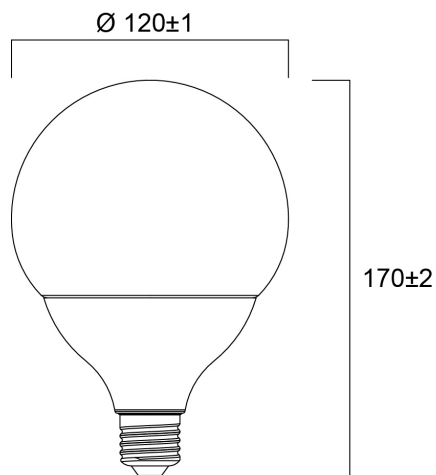

ToLEDo G120 2450LM 865 E27 SL

Item No: 0026904

SYLVANIA

Compact and elegant design Suitable replacement for halogen, incandescent and compact fluorescent lamps Instant light at the flick of a switch Uniform light distribution Good colour rendering (CRI 80) Perfect for hotels, restaurants, lobbies, corridors, stairwells, reception areas Lower maintenance costs 15,000 hours average rated life

Technical Assets

Dimensions (mm)

Photometrics

ToLEDo G120 2450LM 865 E27 SL

Item No: 0026904

SYLVANIA

General data

Product name	ToLEDo G120 2450LM 865 E27 SL
Technology	LED
Watt (Rated) (W)	20
Lamp shape	Round/globe
Cap/Base	E27
Lamp finish	Opal
Fixture rating	Open
General application	Office, Hospitality, Retail, Logistics & Industry, Education, Residential & Consumer, Museums & Galleries
Operating temperature range (°C)	-20°C...+40°C
Performance ambient temperature Tq (°C)	25
Virtual assistant compatibility	N/A
ETIM Class	EC001959
E-number FI	4740657
Warranty	3 years

Lifetime data

Lifespan L70 B50	15000
Average life (Nominal) (h)	15000
Average life (Rated) (h)	15000

Physical data

IP rating	IP20
Nominal Product Length (mm)	172
Nominal Product Diameter (mm)	120
Weight (kg)	0.275

ToLEDo G120 2450LM 865 E27 SL

Item No: 0026904

SYLVANIA

Packaging

Product EAN number	5410288269047
Packaging single length / height (cm)	12.5
Packaging single width (cm)	12.5
Packaging single depth (cm)	19.0
DUN14 (inner)	15410288269044
Units per outer package	6
Packaging outer length / height (cm)	65.0
Packaging outer width (cm)	26.5
Packaging outer depth (cm)	21.0