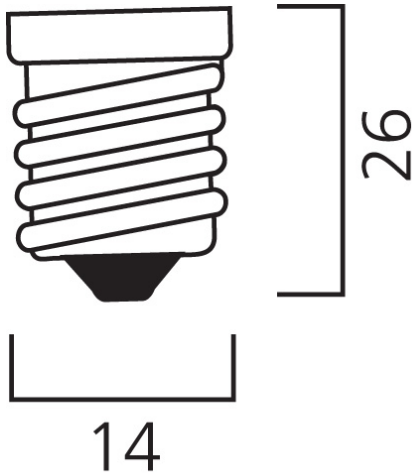

# ToLED<sub>o</sub> CAND V4 DIM FROSTED 470LM E14 SL

Item No: 0026935

**SYLVANIA**

- Compact and elegant design
- Suitable replacement for halogen, incandescent and compact fluorescent candle lamps
- Instant light at the flick of a switch
- Uniform light distribution
- Good colour rendering (CRI 80)
- Dimmable with approved dimmers
- Perfect for hotels, restaurants, lobbies, corridors, stairwells, reception areas
- Lower maintenance costs
- A+ energy rating

### Dimensions (mm)

## Physical data

Nominal Product Length (mm)	110
Nominal Product Diameter (mm)	38
Weight (kg)	0.041

## Packaging

Product EAN number	5410288269351
Packaging single length / height (cm)	12.5
Packaging single width (cm)	4.8
Packaging single depth (cm)	4.8
DUN14 (inner)	15410288269358
Units per inner package	6
Packaging inner length / height (cm)	15.0
Packaging inner width (cm)	10.5
Packaging inner depth (cm)	15.3
Units per outer package	60
Packaging outer length / height (cm)	55.2
Packaging outer width (cm)	17.6
Packaging outer depth (cm)	33.6