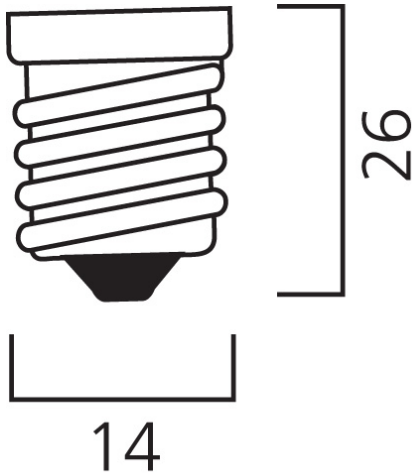

ToLEDo BALL V4 DIM FROSTED 470LM E14 SL

Item No: 0026946

SYLVANIA

- Compact and elegant design • Suitable replacement for halogen, incandescent and compact fluorescent ball lamps
- Instant light at the flick of a switch • Uniform light distribution • Good colour rendering (CRI 80) • Dimmable with approved dimmers • Perfect for hotels, restaurants, lobbies, corridors, stairwells, reception areas • Lower maintenance costs • A+ energy rating

Technical Assets

Dimensions (mm)

Photometrics

ToLEDo BALL V4 DIM FROSTED 470LM E14 SL

Item No: 0026946

SYLVANIA

General data

Product name	ToLEDo BALL V4 DIM FROSTED 470LM E14 SL
Technology	LED
Watt (Rated) (W)	5.6
Cap/Base	E14
Fixture rating	Open
General application	Hospitality, Education, Residential & Consumer
Performance ambient temperature Tq (°C)	25
ETIM Class	EC001959
E-number FI	4740203
E-number SE	8296545
Warranty	3 years

Optical data

Useful luminous flux (Φ _{use})	470
Luminous flux (Rated) (lm)	470
Correlated colour temperature (k)	2700
Light colour	Homelight
CRI (Ra)	80
Beam Angle (°)	160

Electrical data

Power consumption (W)	5.6
Wattage (W)	5.6
Starting time (max) (s)	<0.5
Warm-up time to 60% of full light (max) (s)	<1.0
Lamp power factor	0.5
No. Of switching cycles before premature failures	>50000
Dimmable	Yes
Nominal Frequency (Hz)	50/60Hz

Lifetime data

Average life (Nominal) (h)	15000
Average life (Rated) (h)	15000

Physical data

Nominal Product Length (mm)	81
Nominal Product Diameter (mm)	45
Weight (kg)	0.043

Packaging

Product EAN number	5410288269467
Packaging single length / height (cm)	10.2
Packaging single width (cm)	4.9
Packaging single depth (cm)	4.9
DUN14 (inner)	15410288269464
Units per inner package	6
Packaging inner length / height (cm)	15.3
Packaging inner width (cm)	12.7
Packaging inner depth (cm)	10.6
Units per outer package	60
Packaging outer length / height (cm)	55.3
Packaging outer width (cm)	15.1
Packaging outer depth (cm)	33.6