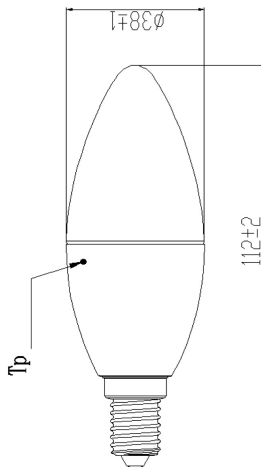

ToLED_o CANDLE V4 DIM FR 470LM 865 E14 SL

Item No: 0026971

SYLVANIA

- Compact and elegant design
- Suitable replacement for halogen, incandescent and compact fluorescent candle lamps
- Instant light at the flick of a switch
- Uniform light distribution
- Good colour rendering (CRI 80)
- Dimmable with approved dimmers
- Perfect for hotels, restaurants, lobbies, corridors, stairwells, reception areas
- Lower maintenance costs
- A+ energy rating

Technical Assets

Dimensions (mm)

Photometrics

ToLEDo CANDLE V4 DIM FR 470LM 865 E14 SL

Item No: 0026971

SYLVANIA

General data

Product name	ToLEDo CANDLE V4 DIM FR 470LM 865 E14 SL
Technology	LED
Watt (Rated) (W)	5.6
Cap/Base	E14
Fixture rating	Open
General application	Hospitality, Education, Residential & Consumer
Performance ambient temperature Tq (°C)	25
ETIM Class	EC001959
E-number FI	4740507
Warranty	3 years

Optical data

Useful luminous flux (Φ_{use})	470
Luminous flux (Rated) (lm)	470
Correlated colour temperature (k)	6500
Light colour	Daylight
CRI (Ra)	80
Beam Angle (°)	280

Electrical data

Power consumption (W)	5.6
Wattage (W)	5.6
Starting time (max) (s)	<0.5
Warm-up time to 60% of full light (max) (s)	<1.0
Lamp power factor	0.5
No. Of switching cycles before premature failures	>50000
Dimmable	Yes
Nominal Frequency (Hz)	50/60Hz

Lifetime data

Average life (Nominal) (h)	15000
Average life (Rated) (h)	15000

Physical data

Nominal Product Length (mm)	110
Nominal Product Diameter (mm)	38
Weight (kg)	0.041

Packaging

Product EAN number	5410288269719
Packaging single length / height (cm)	12.6
Packaging single width (cm)	4.8
Packaging single depth (cm)	4.8
DUN14 (inner)	15410288269716
Units per inner package	6
Packaging inner length / height (cm)	15.5
Packaging inner width (cm)	10.5
Packaging inner depth (cm)	13.6
Units per outer package	60
Packaging outer length / height (cm)	55.0
Packaging outer width (cm)	32.6
Packaging outer depth (cm)	15.6