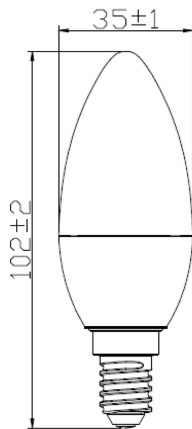

### Dimensions (mm)

## Physical data

Nominal Product Length (mm)	104
Nominal Product Diameter (mm)	35
Weight (kg)	0.027

## Packaging

Product EAN number	5410288269726
Packaging single length / height (cm)	11.7
Packaging single width (cm)	4.8
Packaging single depth (cm)	4.8
DUN14 (inner)	15410288269723
Units per inner package	6
Packaging inner length / height (cm)	15.5
Packaging inner width (cm)	10.5
Packaging inner depth (cm)	13.4
DUN14 (outer)	25410288269720
Units per outer package	60
Packaging outer length / height (cm)	55.0
Packaging outer width (cm)	32.6
Packaging outer depth (cm)	15.4