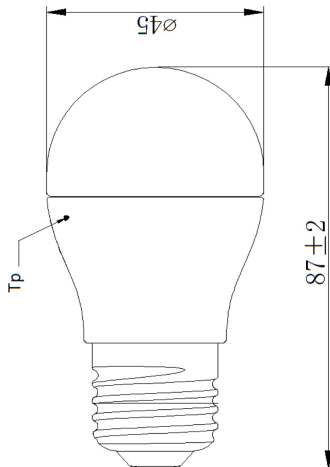

# ToLEDo BALL V4 DIM FR 470LM 865 E27 SL

Item No: 0026975

**SYLVANIA**

- Compact and elegant design • Suitable replacement for halogen, incandescent and compact fluorescent ball lamps
- Instant light at the flick of a switch • Uniform light distribution • Good colour rendering (CRI 80) • Dimmable with approved dimmers • Perfect for hotels, restaurants, lobbies, corridors, stairwells, reception areas • Lower maintenance costs • A+ energy rating

### Dimensions (mm)

## Physical data

Nominal Product Length (mm)	78
Nominal Product Diameter (mm)	45
Weight (kg)	0.043

## Packaging

Product EAN number	5410288269757
Packaging single length / height (cm)	9.6
Packaging single width (cm)	4.8
Packaging single depth (cm)	4.8
DUN14 (inner)	15410288269754
Units per inner package	6
Packaging inner length / height (cm)	15.51
Packaging inner width (cm)	10.5
Packaging inner depth (cm)	10.6
Units per outer package	60
Packaging outer length / height (cm)	55.0
Packaging outer width (cm)	32.6
Packaging outer depth (cm)	12.5