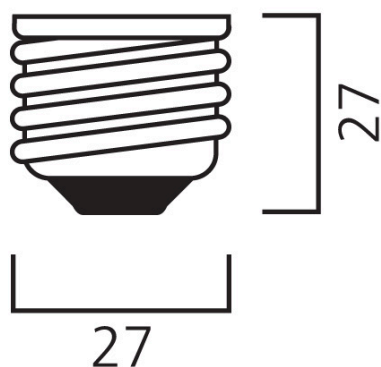

ToLEDo GLS V4 DIM FR 1150lm 840 E27 SL

Item No: 0027054

SYLVANIA

- Compact and elegant design • Suitable replacement for halogen, incandescent and compact fluorescent GLS lamps
- Instant light at the flick of a switch • Uniform light distribution • Good colour rendering (CRI 80) • Dimmable with approved dimmers • Perfect for hotels, restaurants, lobbies, corridors, stairwells, reception areas • Lower maintenance costs • A+ energy rating

Technical Assets

Dimensions (mm)

E27

Photometrics

ToLEDo GLS V4 DIM FR 1150lm 840 E27 SL

Item No: 0027054

SYLVANIA

General data

Product name	ToLEDo GLS V4 DIM FR 1150lm 840 E27 SL
Technology	LED
Watt (Rated) (W)	11
Cap/Base	E27
Fixture rating	Open
General application	Hospitality, Education, Residential & Consumer
Operating temperature range (°C)	-10°C...+45°C
Performance ambient temperature Tq (°C)	25
ETIM Class	EC001959
E-number FI	4740652
Warranty	3 years

Item No: 0027054

SYLVANIA

Packaging

Product EAN number	5410288270548
Packaging single length / height (cm)	11.3
Packaging single width (cm)	6.4
Packaging single depth (cm)	6.4
DUN14 (inner)	15410288270545
Units per inner package	6
Packaging inner length / height (cm)	20.4
Packaging inner width (cm)	13.4
Packaging inner depth (cm)	13.7
DUN14 (outer)	25410288270542
Units per outer package	60
Packaging outer length / height (cm)	72.4
Packaging outer width (cm)	22.2
Packaging outer depth (cm)	29.7