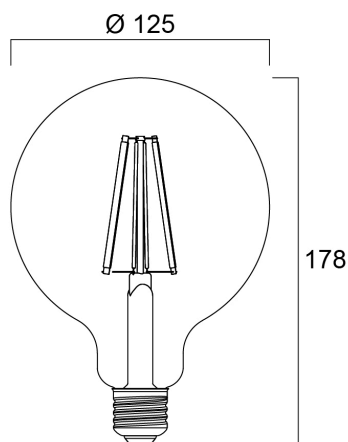

ToLEDo RT G120 V4 CL 1521LM 827 E27 SL

Item No: 0027149

SYLVANIA

- Perfect for decorative and general lighting applications and creates a warm ambiance similar to traditional lamps
- Same look, size and functionality as incandescent lamps
- Omni-directional light distribution
- A++ energy rating
- Suitable replacement for incandescent and halogen lamps
- Gives same sparkling light effect as incandescent lamp
- Dimensionally identical to incandescent lamps - fits all fixtures
- Environment friendly - no mercury and lower CO2 emissions

Technical Assets

Dimensions (mm)

Photometrics

ToLEDo RT G120 V4 CL 1521LM 827 E27 SL

Item No: 0027149

SYLVANIA

General data

Product name	ToLEDo RT G120 V4 CL 1521LM 827 E27 SL
Technology	LED
Watt (Rated) (W)	11
Cap/Base	E27
Fixture rating	Open
General application	Hospitality, Residential & Consumer
Performance ambient temperature Tq (°C)	25
ETIM Class	EC001959
E-number FI	4740643
Warranty	3 years

Lifetime data

Average life (Nominal) (h)	15000
Average life (Rated) (h)	15000

Physical data

Nominal Product Length (mm)	178
Nominal Product Diameter (mm)	124
Weight (kg)	0.24

Packaging

Product EAN number	5410288271491
Packaging single length / height (cm)	13.0
Packaging single width (cm)	13.0
Packaging single depth (cm)	19.0
DUN14 (inner)	15410288271498
Units per outer package	6
Packaging outer length / height (cm)	80.3
Packaging outer width (cm)	13.5
Packaging outer depth (cm)	20.0