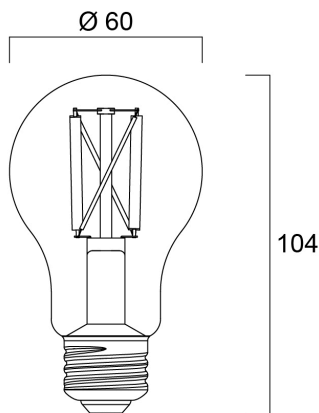

# ToLEDo RT GLS V4 ST 470LM 827 E27 SL

Item No: 0027156

**SYLVANIA**

- Perfect for decorative and general lighting applications and creates a warm ambiance similar to traditional lamps
- Same look, size and functionality as incandescent lamps
- Omni-directional light distribution
- A++ energy rating
- Suitable replacement for incandescent and halogen lamps
- Gives same sparkling light effect as incandescent lamp
- Dimensionally identical to incandescent lamps - fits all fixtures
- Environment friendly - no mercury and lower CO2 emissions

### Dimensions (mm)

## Physical data

Nominal Product Length (mm)	104
Nominal Product Diameter (mm)	60
Weight (kg)	0.03

## Packaging

Product EAN number	5410288271569
Packaging single length / height (cm)	11.4
Packaging single width (cm)	6.4
Packaging single depth (cm)	6.4
DUN14 (inner)	15410288271566
Units per inner package	6
Packaging inner length / height (cm)	20.3
Packaging inner width (cm)	13.7
Packaging inner depth (cm)	13.2
DUN14 (outer)	25410288271563
Units per outer package	60
Packaging outer length / height (cm)	71.5
Packaging outer width (cm)	21.5
Packaging outer depth (cm)	29.1